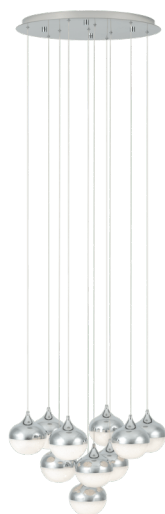

General Information

Material number	98627N
Type	pendant light
Product segment	Indoor
Theme	sonstige / nicht zuordenbar

Dimensions

Article Height (in mm)	2000
Article Diameter (in mm)	150
Net Weight (in kg)	0.77

Material & Colour

Enclosure Material	steel
Enclosure Colour	chrome
Cable Colour	transparent
Glass/Shade Material	plastic
Glass/Shade Colour	white granules, clear

Functionality

Switch Type	without switch
Battery	No

E14

1X25
W

Technical changes reserved

2/2

Contact | Support
eglo.com/en/eglo-worldwide

General Information

Material number	39527
Type	pendant light
Product segment	Indoor
Theme	Crystal & Design
Energy efficiency class (EEI)	D

Dimensions

Article Height (in mm)	2000
Article Diameter (in mm)	580
Net Weight (in kg)	9.14
Canopy Height (in mm)	32
Canopy Diameter (in mm)	530

Material & Colour

Enclosure Material	steel
Enclosure Colour	chrome
Glass/Shade Material	plastic
Glass/Shade Colour	white granules, clear