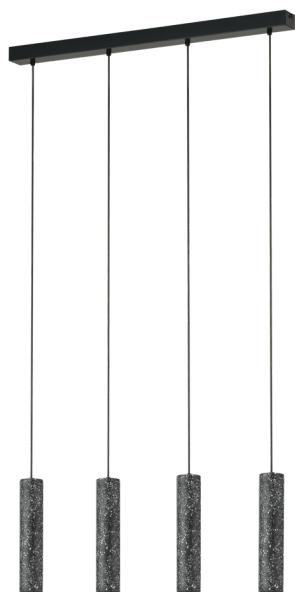

General Information

Material number	205312
Type	pendant light
Product segment	Indoor
Theme	Crystal & Design

Dimensions

Article Height (in mm)	2000
Article Diameter (in mm)	105
Net Weight (in kg)	1.34

Material & Colour

Dimensions

Article Height (in mm)	2000
Article Diameter (in mm)	365
Net Weight (in kg)	6.67

Material & Colour

Enclosure Material	steel
Enclosure Colour	anthracite
Cable Colour	textil-cable black
Glass/Shade Material	terrazzo
Glass/Shade Colour	black, white

General Information

Material number	205313
Type	pendant light
Product segment	Indoor
Theme	Crystal & Design

Dimensions

Article Height (in mm)	2000
Article Width (in mm)	65
Article Length (in mm)	840
Net Weight (in kg)	5.7

Material & Colour

Enclosure Material	steel
Enclosure Colour	anthracite
Cable Colour	textil-cable black
Glass/Shade Material	terrazzo
Glass/Shade Colour	black, white

Functionality

Switch Type	without switch
Battery	No