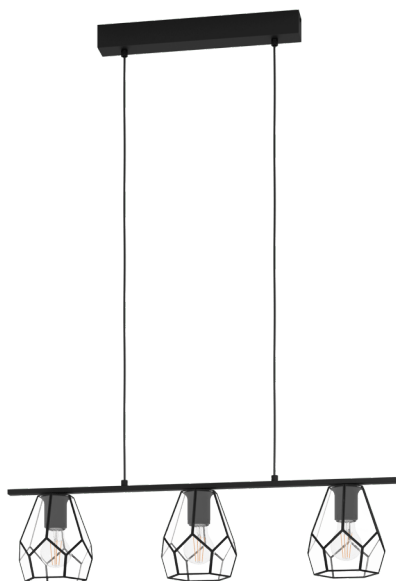

General Information

Material number	43643N
Type	pendant light
Product segment	Indoor
Theme	Vintage

Dimensions

Article Height (in mm)	2000
Article Diameter (in mm)	230
Net Weight (in kg)	1.3

Material & Colour

Enclosure Material	steel
Enclosure Colour	black
Cable Colour	black
Glass/Shade Material	glass
Glass/Shade Colour	clear

Functionality

Switch Type	without switch
Battery	No

Technical Information

Protection Degree	IP20
Protection Class	1
Mains Voltage	220-240V,50/60Hz
Operation Voltage	220-240V,50/60Hz
max. Wattage (1)	1X40W

Illuminant 1

Illuminant Type (1)	E27
Illuminant incl. (1)	Exclusive
Socket Type (1)	E27

E27

1X40
W

General Information

Material number	43644
Type	pendant light
Product segment	Indoor
Theme	Vintage

Dimensions

Article Height (in mm)	1100
Article Width (in mm)	145
Article Length (in mm)	775
Net Weight (in kg)	2.66

Material & Colour

Enclosure Material	steel
Enclosure Colour	black
Cable Colour	black
Glass/Shade Material	glass
Glass/Shade Colour	clear