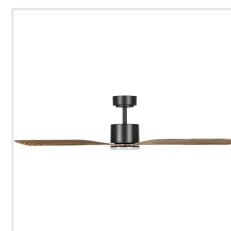

20537815
ILUKA

Contact | Support
eglo.com/en/eglo-worldwide

General Information

Material number	20537815
EAN/UPC	9008606239191

Dimensions

Article Diameter (in mm)	1320
Article Height (in mm)	338
Height - ceiling to bottom of blade in mm	299
Canopy Diameter (in mm)	152

General Information

Material number	20537802
EAN/UPC	9008606239184

Dimensions

Article Diameter (in mm)	1320
Article Height (in mm)	338
Height - ceiling to bottom of blade in mm	299
Canopy Diameter (in mm)	152