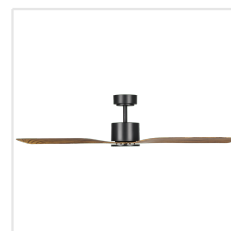

Contact | Support
eglo.com/en/eglo-worldwide