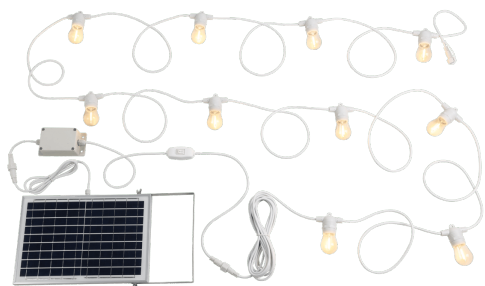

Technical Information

Protection Degree	IPX5
Mains Voltage	without
Operation Voltage	12V
Dimmable	No
max. Wattage (1)	10X1W

Illuminant 1

Socket Type (1)	SOLAR-LED
Illuminant Type (1)	E27-LED
Illuminant incl. (1)	Inclusive
Light colour Complete	RGB
Dimmable	No

				
10X1 W	1m	AA, Alkali, LR6, 3 000m Ah	2 x 1,5V	

General Information

Material number	205892N
Type	string lights
Product segment	Outdoor
Theme	sonstige / nicht zuordenbar

Dimensions

Article Width (in mm)	85
Article Length (in mm)	13000
Net Weight (in kg)	2