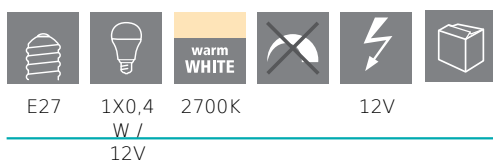

Technical changes reserved

1/1

Contact | Support
eglo.com/en/eglo-worldwide