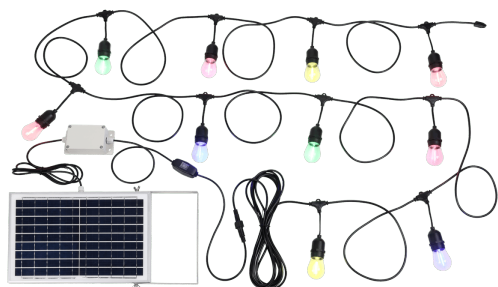

## Illuminant 1

Socket Type (1)	SOLAR-LED
Illuminant Type (1)	E27-LED
Illuminant incl. (1)	Inclusive
Kelvin Complete	2700K
Light colour Complete	WARM WHITE
Dimmable	No

				
10X1 W	lm	AA, Alkali, LR6, 3 000m Ah	2 x 1,5V	