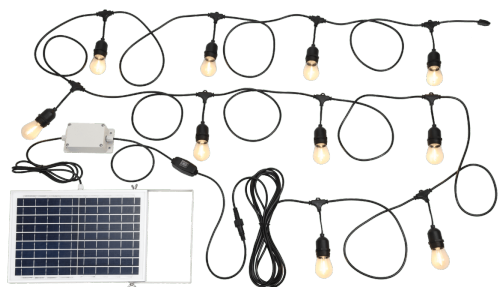

General Information

Material number	205713N
Type	string lights
Product segment	Outdoor
Theme	sonstige / nicht zuordenbar

Dimensions

Article Width (in mm)	85
Article Length (in mm)	13000
Net Weight (in kg)	2

Material & Colour

Enclosure Material	plastic
Enclosure Colour	black
Glass/Shade Material	plastic
Glass/Shade Colour	transparent

Functionality

Switch Type	without switch
Battery	Yes
Battery Type	AA; Alkali; LR6; 3000mAh; 1,5V