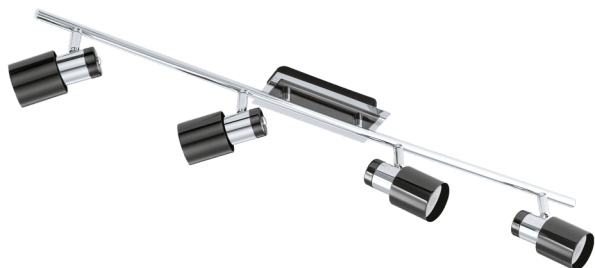

General Information

Material number	200674
Type	spot
Product segment	Indoor
Theme	sonstige / nicht zuordenbar

Dimensions

Article Width (in mm)	70
Article Length (in mm)	780
Net Weight (in kg)	1.67

Material & Colour

Enclosure Material	steel
Enclosure Colour	nickel-nero

Functionality

Switch Type	without switch
Battery	No

Technical Information

Protection Class	1
Dimmable	Yes
max. Wattage (1)	4X5W