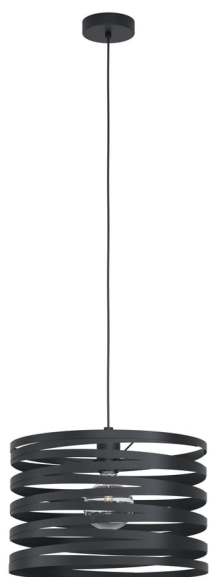

99346N CREMELLA

General Information

Material number	99346N
Type	pendant light
Product segment	Indoor
Theme	sonstige / nicht zuordenbar

Dimensions

Article Height (in mm)	2000
Article Diameter (in mm)	180
Net Weight (in kg)	1.33

Material & Colour

Enclosure Material	steel
Enclosure Colour	black

Functionality

Switch Type	without switch
Battery	No

Technical Information

Protection Degree	IP20
Protection Class	2
Mains Voltage	220-240V,50/60Hz
Operation Voltage	220-240V,50/60Hz
max. Wattage (1)	1X40W

Illuminant 1

Illuminant Type (1)	E27
Illuminant incl. (1)	Exclusive
Socket Type (1)	E27

E27

1X40
W

General Information

Material number	99345N
Type	pendant light
Product segment	Indoor
Theme	sonstige / nicht zuordenbar

Dimensions

Article Height (in mm)	2000
Article Diameter (in mm)	370
Net Weight (in kg)	2.41

Material & Colour

Enclosure Material	steel
Enclosure Colour	black

Functionality

Switch Type	without switch
Battery	No