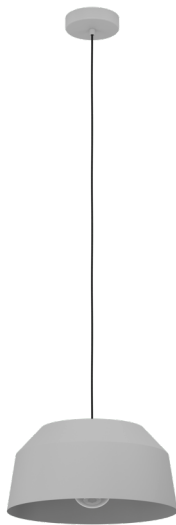

General Information

Material number	205858
Type	pendant light
Product segment	Indoor
Theme	sonstige / nicht zuordenbar

Dimensions

Article Height (in mm)	2000
Article Diameter (in mm)	380
Net Weight (in kg)	1.44

E27

1X40
W

General Information

Material number	205861
Type	pendant light
Product segment	Indoor
Theme	sonstige / nicht zuordenbar

Dimensions

Article Height (in mm)	2000
Article Diameter (in mm)	520
Net Weight (in kg)	2.85

Dimensions

Article Height (in mm)	2000
Article Diameter (in mm)	520
Net Weight (in kg)	2.85

Material & Colour

Enclosure Material	steel
Enclosure Colour	white
Cable Colour	textil-cable white

Functionality

Switch Type	without switch
Battery	No

E27

1X40
W

General Information

Material number	900379N
Type	pendant light
Product segment	Indoor
Theme	sonstige / nicht zuordenbar

Dimensions

Article Height (in mm)	2000
Article Diameter (in mm)	380
Net Weight (in kg)	1.44