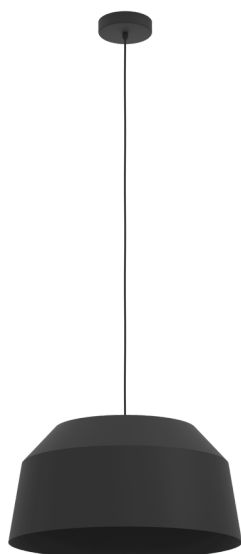

General Information

Material number	205858
Type	pendant light
Product segment	Indoor
Theme	sonstige / nicht zuordenbar

Dimensions

Article Height (in mm)	2000
Article Diameter (in mm)	380
Net Weight (in kg)	1.44

Illuminant 1

Illuminant Type (1)	E27
Illuminant incl. (1)	Exclusive
Socket Type (1)	E27

E27

1X40
W

General Information

Material number	205857
Type	pendant light
Product segment	Indoor
Theme	sonstige / nicht zuordenbar

Dimensions

Article Height (in mm)	2000
Article Diameter (in mm)	380
Net Weight (in kg)	1.44

Material & Colour

Enclosure Material	steel
Enclosure Colour	black
Cable Colour	textil-cable black

Functionality

Switch Type	without switch
Battery	No

E27

1X40
W

General Information

Material number	205861
Type	pendant light
Product segment	Indoor
Theme	sonstige / nicht zuordenbar

Dimensions

Article Height (in mm)	2000
Article Diameter (in mm)	520
Net Weight (in kg)	2.85