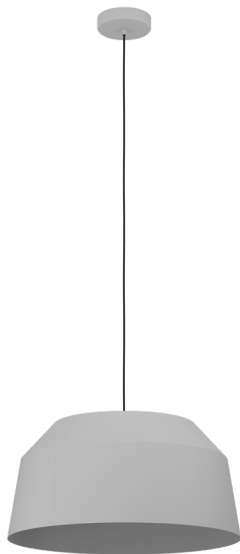

General Information

Material number	205858
Type	pendant light
Product segment	Indoor
Theme	sonstige / nicht zuordenbar

Dimensions

Article Height (in mm)	2000
Article Diameter (in mm)	380
Net Weight (in kg)	1.44

E27

1X40
W

General Information

Material number	900379N
Type	pendant light
Product segment	Indoor
Theme	sonstige / nicht zuordenbar

Dimensions

Article Height (in mm)	2000
Article Diameter (in mm)	380
Net Weight (in kg)	1.44

Illuminant 1

Illuminant Type (1)	E27
Illuminant incl. (1)	Exclusive
Socket Type (1)	E27

E27

1X40
W

General Information

Material number	900381N
Type	pendant light
Product segment	Indoor
Theme	sonstige / nicht zuordenbar

Dimensions

Article Height (in mm)	2000
Article Diameter (in mm)	520
Net Weight (in kg)	2.85

Material & Colour

Enclosure Material	steel
Enclosure Colour	grey
Cable Colour	textil-cable black

Functionality

Switch Type	without switch
Battery	No