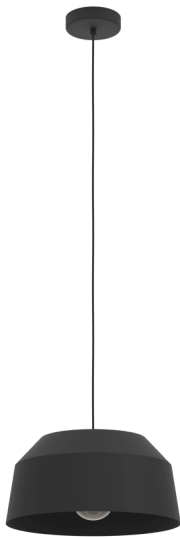

General Information

Material number	205858
Type	pendant light
Product segment	Indoor
Theme	sonstige / nicht zuordenbar

Dimensions

Article Height (in mm)	2000
Article Diameter (in mm)	380
Net Weight (in kg)	1.44

Illuminant 1

Illuminant Type (1)	E27
Illuminant incl. (1)	Exclusive
Socket Type (1)	E27

E27

1X40
W

General Information

Material number	205857
Type	pendant light
Product segment	Indoor
Theme	sonstige / nicht zuordenbar

Dimensions

Article Height (in mm)	2000
Article Diameter (in mm)	380
Net Weight (in kg)	1.44

Material & Colour

Enclosure Material	steel
Enclosure Colour	black
Cable Colour	textil-cable black

Functionality

Switch Type	without switch
Battery	No

E27

1X40
W

General Information

Material number	205861
Type	pendant light
Product segment	Indoor
Theme	sonstige / nicht zuordenbar

Dimensions

Article Height (in mm)	2000
Article Diameter (in mm)	520
Net Weight (in kg)	2.85