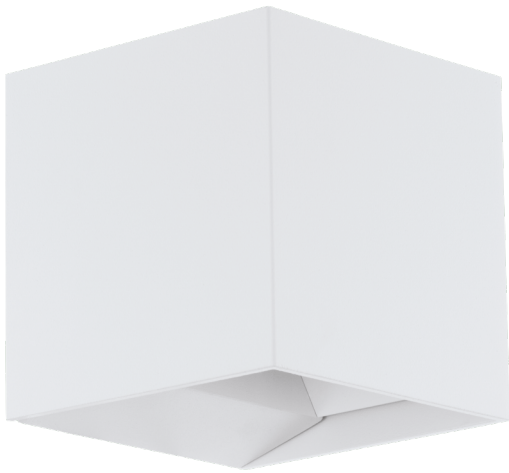

General Information

Material number	97242
Type	wall light
Product segment	Outdoor
Theme	sonstige / nicht zuordenbar
Energy efficiency class (EEI)	F

Dimensions

Article Height (in mm)	105
Article Length (in mm)	105
Net Weight (in kg)	0.77
Article Overhang (in mm)	110

Material & Colour

Enclosure Material	cast aluminium
Enclosure Colour	anthracite

Functionality

Switch Type	without switch
Battery	No

Technical Information

Protection Degree	IP54
Protection Class	2
Mains Voltage	220-240V,50/60Hz
Dimmable	No
max. Wattage (1)	2X3,3W

Illuminant 1

Socket Type (1)	LED
Illuminant Type (1)	LED
Illuminant incl. (1)	Inclusive
Lumen Complete	680
Kelvin Complete	3000K
Light colour Complete	WARM WHITE
Energy efficiency class (EEI)	F
Dimmable	No
Info changeability□light source/driver	LED + driver cannot be exchanged

General Information

Material number	97241
Type	wall light
Product segment	Outdoor
Theme	sonstige / nicht zuordenbar
Energy efficiency class (EEI)	F

Dimensions

Article Height (in mm)	105
Article Length (in mm)	105
Net Weight (in kg)	0.77
Article Overhang (in mm)	110