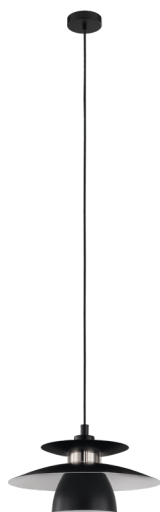

General Information

Material number	98734N
Type	pendant light
Product segment	Indoor
Theme	sonstige / nicht zuordenbar

Dimensions

Article Height (in mm)	2000
Article Diameter (in mm)	320
Net Weight (in kg)	1.1

Illuminant 1

Illuminant Type (1)	E27
Illuminant incl. (1)	Exclusive
Socket Type (1)	E27

E27

1X40
W

General Information

Material number	98735N
Type	pendant light
Product segment	Indoor
Theme	sonstige / nicht zuordenbar

Dimensions

Article Height (in mm)	2000
Article Diameter (in mm)	320
Net Weight (in kg)	1.1

Material & Colour

Enclosure Material	steel
Enclosure Colour	black, satin nickel

Functionality

Switch Type	without switch
Battery	No

Material & Colour

Enclosure Material	plastic, steel
Enclosure Colour	white, chrome
Glass/Shade Material	steel
Glass/Shade Colour	white

Functionality

Switch Type	without switch
Function	height-adjustable
Battery	No