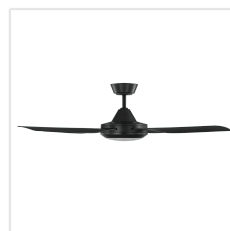

Fan

Motor Type	AC
Motor Wattage	60
Operation Voltage	220-240V, 50Hz
Enclosure Colour	titanium
Enclosure Material	ABS, UV Resistant
Blade Colour (1)	titanium
Blade Material	ABS, UV Resistant
Blade Quantity	4
Blade pitch in degree	9, 5°
Adjustable Canopy	15
Downrods optional	204744, 204745

General Information

Material number	203627
EAN/UPC	9008606192090

Dimensions

Article Diameter (in mm)	1320
Article Height (in mm)	334
Height - ceiling to bottom of blade in mm	285
Canopy Diameter (in mm)	150