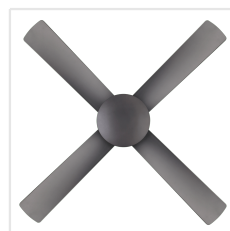

204742 BONDI

Contact | Support
eglo.com/en/eglo-worldwide

General Information

Material number	204742
EAN/UPC	9008606214600

Dimensions

Article Diameter (in mm/in)	1320
Article Height (in mm/in)	316
Height - ceiling to bottom of blade (in mm/in)	285
Canopy Diameter (in mm/in)	150

Fan

Motor Type	AC
Motor Wattage	60
Operation Voltage	220-240V, 50Hz
Enclosure Colour	titanium
Enclosure Material	ABS, UV Resistant
Blade Colour (1)	titanium
Blade Material	ABS, UV Resistant
Blade Quantity	4
Blade pitch in degree	9, 5°
Adjustable Canopy	15
Downrods optional	204744, 204745