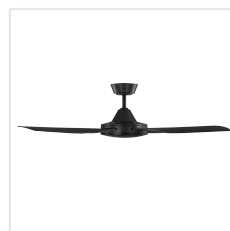

204742 BONDI

Contact | Support
eglo.com/en/eglo-worldwide

General Information

Material number	204742
EAN/UPC	9008606214600

Dimensions

Article Diameter (in mm/in)	1320
Article Height (in mm/in)	316
Height - ceiling to bottom of blade (in mm/in)	285
Canopy Diameter (in mm/in)	150

Fan

Motor Type	AC
Motor Wattage	60
Operation Voltage	220-240V, 50Hz
Enclosure Colour	titanium
Enclosure Material	ABS, UV Resistant
Blade Colour (1)	titanium
Blade Material	ABS, UV Resistant
Blade Quantity	4
Blade pitch in degree	9, 5°
Adjustable Canopy	15
Downrods optional	204744, 204745

203625 BONDI

Contact | Support
eglo.com/en/eglo-worldwide

General Information

Material number	203625
EAN/UPC	9008606192076

Dimensions

Article Diameter (in mm)	1320
Article Height (in mm)	316
Height - ceiling to bottom of blade in mm	285
Canopy Diameter (in mm)	150