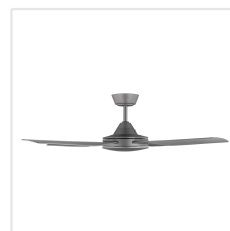

204742 BONDI

Contact | Support
eglo.com/en/eglo-worldwide

General Information

Material number	204742
EAN/UPC	9008606214600

Dimensions

Article Diameter (in mm/in)	1320
Article Height (in mm/in)	316
Height - ceiling to bottom of blade (in mm/in)	285
Canopy Diameter (in mm/in)	150

Fan

Motor Type	AC
Motor Wattage	60
Operation Voltage	220-240V, 50Hz
Enclosure Colour	titanium
Enclosure Material	ABS, UV Resistant
Blade Colour (1)	titanium
Blade Material	ABS, UV Resistant
Blade Quantity	4
Blade pitch in degree	9, 5°
Adjustable Canopy	15
Downrods optional	204744, 204745

203625 BONDI

Contact | Support
eglo.com/en/eglo-worldwide

General Information

Material number	203625
EAN/UPC	9008606192076

Dimensions

Article Diameter (in mm)	1320
Article Height (in mm)	316
Height - ceiling to bottom of blade in mm	285
Canopy Diameter (in mm)	150