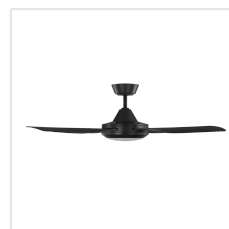

Contact | Support
eglo.com/en/eglo-worldwide