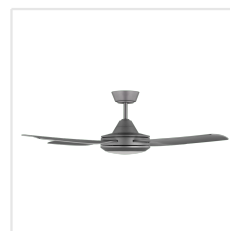

Contact | Support
eglo.com/en/eglo-worldwide