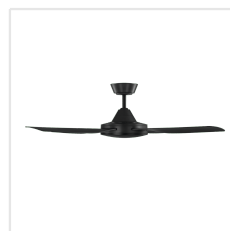

Contact | Support
eglo.com/en/eglo-worldwide