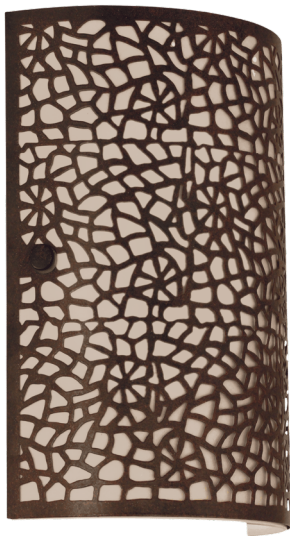

General Information

Material number	89115N
Type	wall light
Product segment	Indoor
Theme	sonstige / nicht zuordenbar

Dimensions

Article Height (in mm)	250
Article Length (in mm)	180
Net Weight (in kg)	0.9
Article Overhang (in mm)	75

Material & Colour

Enclosure Material	steel
Enclosure Colour	antique brown
Glass/Shade Material	glass
Glass/Shade Colour	champagne

Functionality

Switch Type	without switch
Battery	No