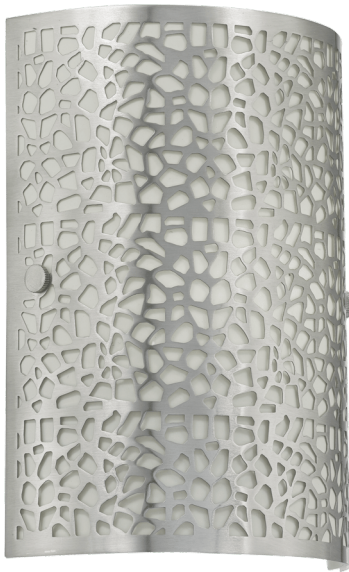

90076N ALMERA 1

General Information

Material number	90076N
Type	wall light
Product segment	Indoor
Theme	sonstige / nicht zuordenbar

Dimensions

Article Height (in mm)	250
Article Length (in mm)	180
Net Weight (in kg)	0.9
Article Overhang (in mm)	75

Material & Colour

Enclosure Material	steel
Enclosure Colour	satin nickel
Glass/Shade Material	painted glass
Glass/Shade Colour	white

Functionality

Switch Type	without switch
Battery	No

90076N

ALMERA 1

Technical Information

Dimensions

Article Height (in mm)	250
Article Length (in mm)	180
Net Weight (in kg)	0.9
Article Overhang (in mm)	75

Material & Colour

Enclosure Material	steel
Enclosure Colour	antique brown
Glass/Shade Material	glass
Glass/Shade Colour	champagne