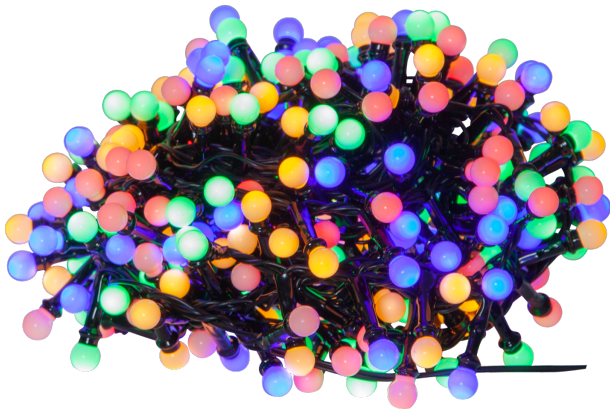

411349N BERRY MINI

General Information

| | |
|-----------------|-------------------|
| Material number | 411349N |
| Type | fairy lights |
| Product segment | Dekoration (Rest) |
| Theme | Star Trading |