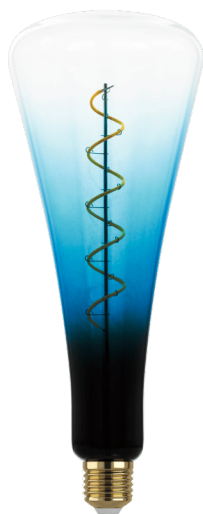

Dimensions

Article Diameter (in mm)	110
Article Length (in mm)	280

Technical Information

Equivalent power (W)	12
item-number LED-board (1)	12277
Lighting Technology	LED
Lamp cap (Socket)	E27
Connected light source	No
Energy consumption (kWh/1000h)	4
Rated useful lumen	110
Beam angle (°) - at measurement	360
Color temperature (K)	1800
Nominal wattage (W)	4
Chromaticity coordinates x (1)	0,5425
Chromaticity coordinates y (1)	0,4197
Color rendering index (CRI)	80
Lamp survival factor @3000h	> = 90 %
Lumen maintenance factor @3000h % in decimal number	0,93

12276

LM_LED_E27 - V1

12275 LM_LED_E27 - V1

EGLO Leuchten GmbH, Heiligkreuz 22, 6136 Pill, AT

General Information

Trade mark	EGLO
Material number	12275
Type	lightbulb
Light colour Complete	WARM WHITE
Illuminant Type (1)	E27-LED-T110
EAN/UPC	9002759122751

Dimensions

Article Diameter (in mm)	110
Article Length (in mm)	280

Technical Information

Equivalent power (W)	12
item-number LED-board (1)	12275
Lighting Technology	LED
Lamp cap (Socket)	E27
Connected light source	No
Energy consumption (kWh/1000h)	4
Rated useful lumen	120
Color temperature (K)	1700
Nominal wattage (W)	4
Chromaticity coordinates x (1)	0,5605
Chromaticity coordinates y (1)	0,4069
Color rendering index (CRI)	80
Lamp survival factor @3000h	> = 90 %
Lumen maintenance factor @3000h % in decimal number	0,93

12275 LM_LED_E27 - V1

12274 LM_LED_E27 - V1

EGLO Leuchten GmbH, Heiligkreuz 22, 6136 Pill, AT

General Information

Trade mark	EGLO
Material number	12274
Type	lightbulb
Light colour Complete	WARM WHITE
Illuminant Type (1)	E27-LED-T110
EAN/UPC	9002759122744