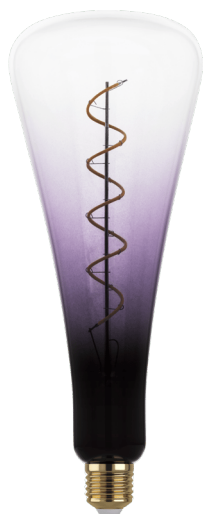

12277 LM_LED_E27 - V1

EGLO Leuchten GmbH, Heiligkreuz 22, 6136 Pill, AT

General Information

Trade mark	EGLO
Material number	12277
Type	lightbulb
Light colour Complete	WARM WHITE
Illuminant Type (1)	E27-LED-T110
EAN/UPC	9002759122775

Dimensions

Article Diameter (in mm)	110
Article Length (in mm)	280

Technical Information

Equivalent power (W)	12
item-number LED-board (1)	12277
Lighting Technology	LED
Lamp cap (Socket)	E27
Connected light source	No
Energy consumption (kWh/1000h)	4
Rated useful lumen	110
Beam angle (°) - at measurement	360
Color temperature (K)	1800
Nominal wattage (W)	4
Chromaticity coordinates x (1)	0,5425
Chromaticity coordinates y (1)	0,4197
Color rendering index (CRI)	80
Lamp survival factor @3000h	> = 90 %
Lumen maintenance factor @3000h % in decimal number	0,93

12277

LM_LED_E27 - V1

12276 LM_LED_E27 - V1

EGLO Leuchten GmbH, Heiligkreuz 22, 6136 Pill, AT

General Information

Trade mark	EGLO
Material number	12276
Type	lightbulb
Light colour Complete	WARM WHITE
Illuminant Type (1)	E27-LED-T110
EAN/UPC	9002759122768

Dimensions

Article Diameter (in mm)	110
Article Length (in mm)	280

Technical Information

Equivalent power (W)	12
item-number LED-board (1)	12276
Lighting Technology	LED
Lamp cap (Socket)	E27
Connected light source	No
Energy consumption (kWh/1000h)	4
Rated useful lumen	120
Color temperature (K)	1800
Nominal wattage (W)	4
Chromaticity coordinates x (1)	0,5425
Chromaticity coordinates y (1)	0,4123
Color rendering index (CRI)	80
Lamp survival factor @3000h	> = 90 %
Lumen maintenance factor @3000h % in decimal number	0,93