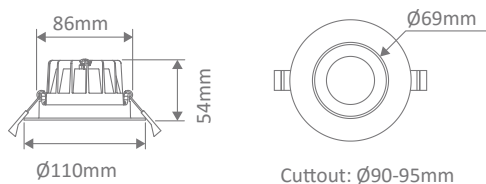

Diagrams / Additional

Item No.	Variant		CCT
	Blk	Wht	
EXPO-10-REC	20710	20711	TRIO
	DALI		
	21602	21601	TRIO