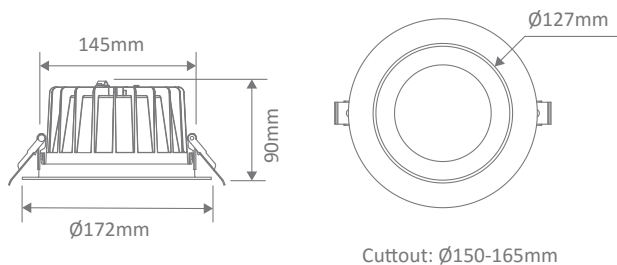

Diagrams / Additional

Item No.	Variant		CCT
	Blk	Wht	
EXPO-25-REC	20712	20713	TRIO
	DALI		
	21610	21609	TRIO