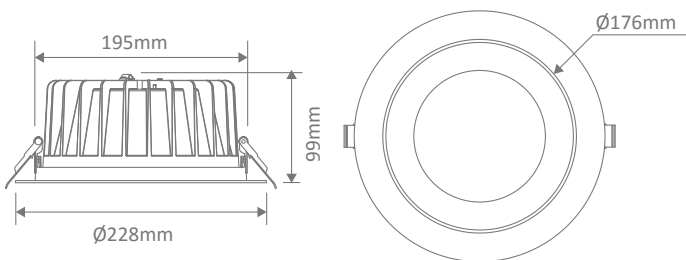

Specification Features

Input Voltage:	240V AC
Power (W):	10W
IP rating (IP):	IP44
Lumens (lm):	Warm White 3000K - 710lm Neutral White 4000K - 780lm White 5700K - 850lm
LED type:	SMD
CCT:	3000K - 4000K - 5700K (Switchable)
CRI:	≥90
Beam angle (°):	80°
Dimmable:	Yes
Lifespan (hrs):	50,000hrs
Cutout (p):	Ø90-95mm

Specification Features

Input Voltage:	240V AC
Power (W):	25W
IP rating (IP):	IP44
Lumens (lm):	Warm White 3000K - 2200lm Neutral White 4000K - 2400lm White 5700K - 2600lm
LED type:	SMD
CCT:	3000K - 4000K - 5700K (Switchable)
CRI:	≥90
Beam angle (°):	80°
Dimmable:	Yes
Lifespan (hrs):	50,000hrs
Cutout (p):	Ø150-165mm

Specification Features

Input Voltage:	240V AC
Power (W):	35W
IP rating (IP):	IP44
Lumens (lm):	Warm White 3000K - 3650lm Neutral White 4000K - 3750lm White 5700K - 3850lm
LED type:	SMD
CCT:	3000K - 4000K - 5700K (Switchable)
CRI:	≥90
Beam angle (°):	80°
Dimmable:	Yes
Lifespan (hrs):	50,000hrs
Cutout (p):	Ø200-210mm

Diagrams / Additional

Cutout: Ø200-210mm

Item No.	Variant		CCT
	Blk	Wht	
EXPO-35-REC	20714	20715	TRIO
	DALI		
	21606	21605	TRIO