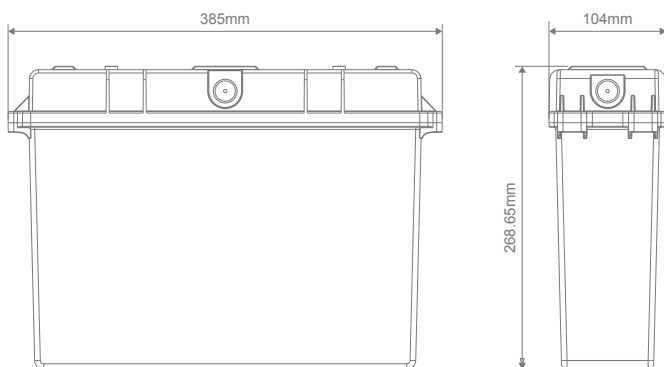

Diagrams / Additional

Item No.	Variant
EXIT-WP-BOX	Clear 66102