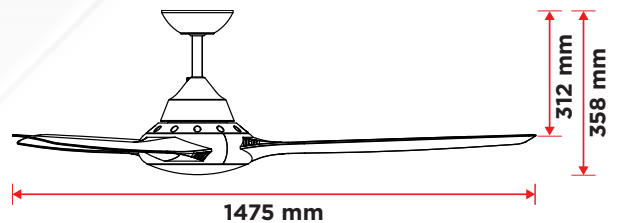

DEKATM
Innovate The Future

EVO II

58" CURVACEOUS BLADES WITH LIGHT

SPECIFICATIONS	58" 3 BLADE ABS CEILING FAN WITH 18W CCT LIGHT		
BLADE MATERIAL	3 BLADES ABS		
MOTOR SIZE	172*20MM		
POWER INPUT	220-240V AC 50Hz		
MOTOR WATTAGE	85W AC		
RPM	HIGH	MED	LOW
	243	158	110
AIRFLOW (M³/MIN)	HIGH	MED	LOW
	208	130	84.5
BLADE PITCH	10°		
LED WATTAGE	18W		
COLOUR TEMP	3000K	4000K	5000K
LUMEN	1120	1330	1230

- Latest high grade engineered plastics
- Energy efficient design
- UV resistant for longevity
- Non-rusting, anti corrosive, suitable for indoor/covered outdoor use
- Fan is pre balanced
- Reversible airflow for summer/winter use
- Easy to install with quick fix connectors
- Suitable for raked/sloping ceilings - maximum 18° pitch
- *6 year warranty, 2 year in home + 4 years parts warranty^

ACCESSORIES AVAILABLE

- Remote control
- Extension rods 900mm & 1500mm

EVOII58LED1BK
BLACK

EVOII58LED1WH
WHITE