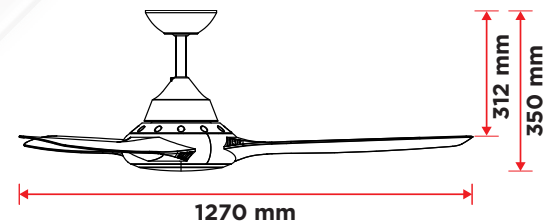

ACCESSORIES AVAILABLE

- Remote control
- Extension rods 900mm & 1500mm