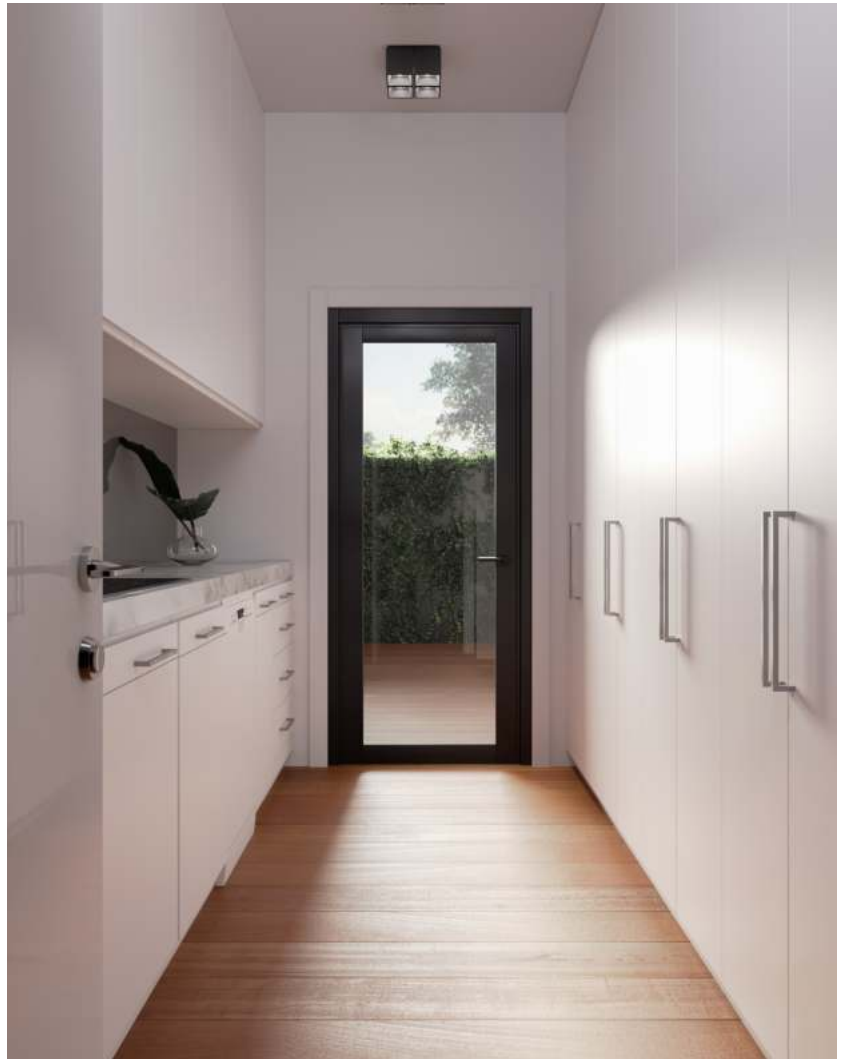

ETHAN 4-SPOT | SURFACE DOWNLIGHT | MATT BLACK

nordlux®

2110430103

Voltage (V): 230 Volt
IP degree: IP20
Maximum bulb wattage (W):
4x50W
Class (Class 1, Class 2, Class 3):
Class 2 (Double isolated)
Bulb base: GU10
Parallel connection: True

Height (cm): 11.99
Width (cm): 21.6
Length (cm): 21.6
EAN: 5704924007088
TUN: 2160513
Item Number: 2110430103

Pcs Per Master Carton: 3
Sales Box Height (cm): 12.5
Sales Box Width(cm): 36
Sales Box Depth (cm): 26
Sales Box Volume m³ : 0.0117
Product net weight (kg): 2.06

Primary material: Aluminium
Secondary material: Metal
Colour: Matt black

- Interconnectable on two sides • Fits the Scandinavian electro boxes
- Two reflector colours included (black and brass)

Ethan is a square build-on spot series that gives a pleasant light with the included inside reflectors. Fits any GU10 bulb, has additional cable inlet on two opposite sides and is interconnectable (with internal or external wiring).

Comes with two sets of black and gold reflectors to choose from.