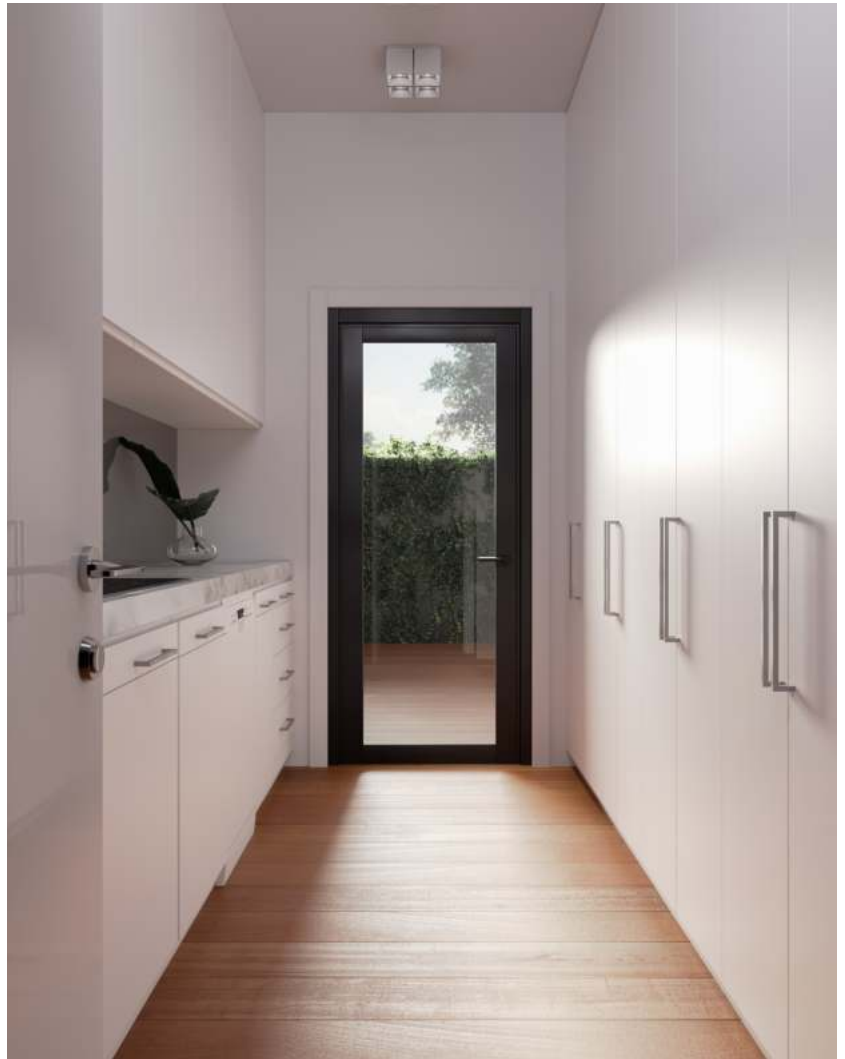

ETHAN 4-SPOT | SURFACE DOWNLIGHT | MATT WHITE

nordlux®

2110430101

Voltage (V): 230 Volt
IP degree: IP20
Maximum bulb wattage (W):
4x50W
Class (Class 1, Class 2, Class 3):
Class 2 (Double isolated)
Bulb base: GU10
Parallel connection: True

Height (cm): 11.99
Width (cm): 21.6
Length (cm): 21.6
EAN: 5704924007071
TUN: 2160512
Item Number: 2110430101

Pcs Per Master Carton: 3
Sales Box Height (cm): 12.5
Sales Box Width(cm): 36
Sales Box Depth (cm): 26
Sales Box Volume m³ : 0.0117
Product net weight (kg): 2.06

Primary material: Aluminium
Secondary material: Metal
Colour: Matt white

- Interconnectable on two sides • Fits the Scandinavian electro boxes
- Two reflector colours included (white and silver)

Ethan is a square build-on spot series that gives a pleasant light with the included inside reflectors. Fits any GU10 bulb, has additional cable inlet on two opposite sides and is interconnectable (with internal or external wiring).

Comes with two sets of white and silver reflectors to choose from.