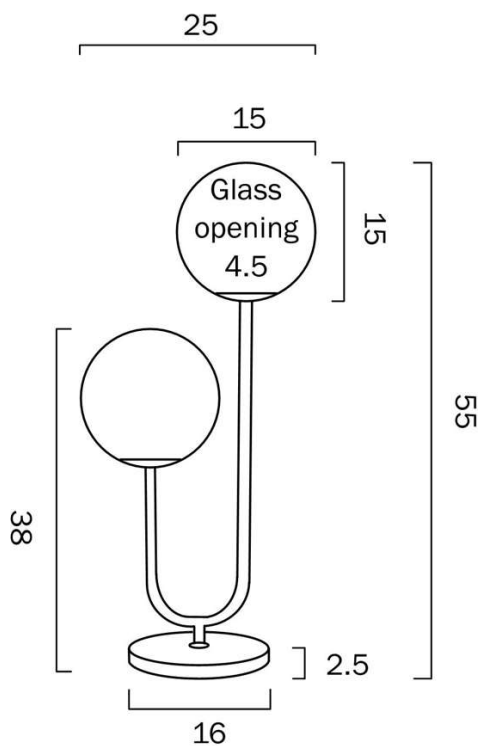

Wattage	25
Globe Type	E27
Globe / Light Source qty	2
Globe / Light Source included	No
Electrical Protection	CLASS II - DOUBLE INSULATED, EARTH NOT REQUIRED
IP rating	IP20
Lead and Plug	Yes
Approvals	RCM
Assembly Required	Yes
Box Contents	Instruction
Care Instructions	Do not use strong liquid cleaners,Wipe clean with a dry cloth
Replacement Warranty	*3 Years

Barcode

GTIN 9329501058664

Image -dimensions