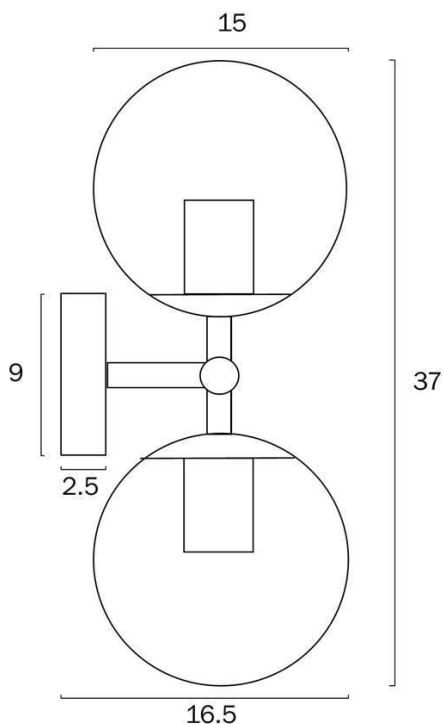

Globe / Light Source qty	2
Globe / Light Source included	No
Dimmable	Globe Dependant
Electrical Protection	CLASS I - HIGH VOLTAGE, EARTH REQUIRED
IP rating	IP44
Approvals	RCM
Box Contents	Basic mounting screws,Instruction
Installation Required	Yes (by Licensed Electrician only)
Care Instructions	Do not use strong liquid cleaners,Wipe clean with a dry cloth
Replacement Warranty	*3 Years

Barcode

GTIN 9329501062104

Image -dimensions

Note: Dimensions are only a guide and may vary due to manufacturing variations.