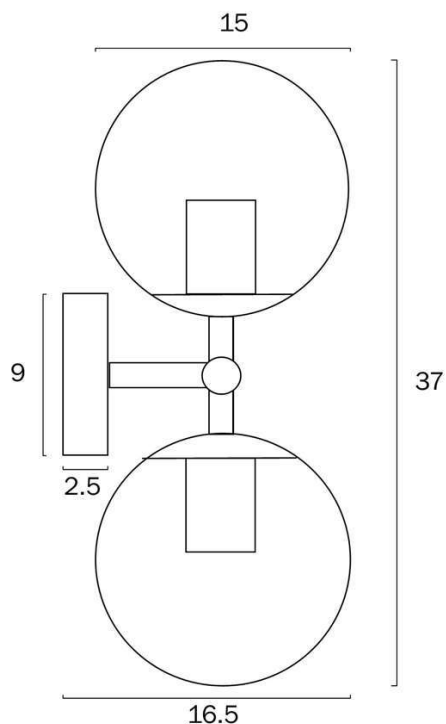

Globe / Light Source qty	2
Globe / Light Source included	No
Dimmable	Globe Dependant
Electrical Protection	CLASS I - HIGH VOLTAGE, EARTH REQUIRED
IP rating	IP44
Approvals	RCM
Box Contents	Basic mounting screws,Instruction
Installation Required	Yes (by Licensed Electrician only)
Care Instructions	Do not use strong liquid cleaners,Wipe clean with a dry cloth
Replacement Warranty	*3 Years

Barcode

GTIN 9329501062081

Image -dimensions

Note: Dimensions are only a guide and may vary due to manufacturing variations.