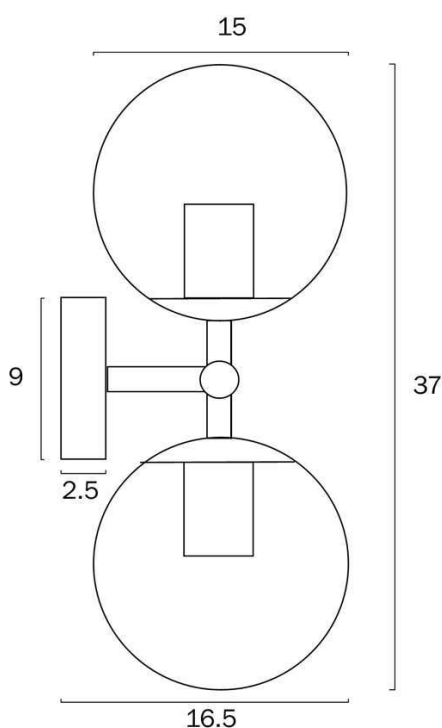

Globe / Light Source included	No
Dimmable	Globe Dependant
Electrical Protection	CLASS I - HIGH VOLTAGE, EARTH REQUIRED
IP rating	IP44
Approvals	RCM
Box Contents	Basic mounting screws,Instruction
Installation Required	Yes (by Licensed Electrician only)
Care Instructions	Do not use strong liquid cleaners,Wipe clean with a dry cloth
Replacement Warranty	*3 Years

Barcode

GTIN 9329501062098

Image -dimensions

Note: Dimensions are only a guide and may vary due to manufacturing variations.