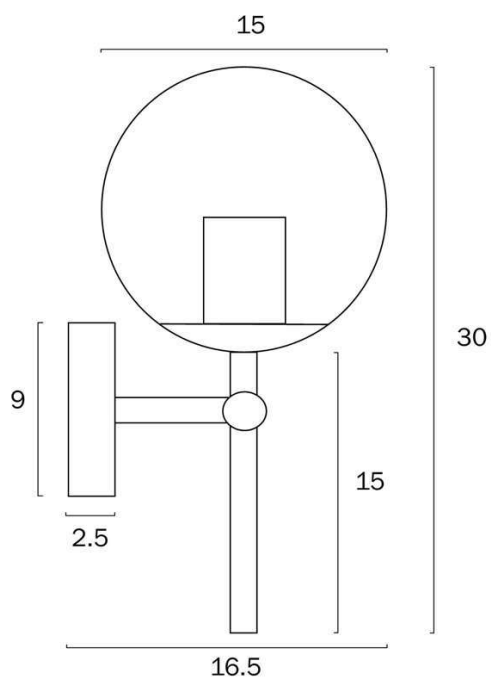

Globe / Light Source included	No
Dimmable	Globe Dependant
Electrical Protection	CLASS I - HIGH VOLTAGE, EARTH REQUIRED
IP rating	IP44
Approvals	RCM
Box Contents	Basic mounting screws,Instruction
Installation Required	Yes (by Licensed Electrician only)
Care Instructions	Do not use strong liquid cleaners,Wipe clean with a dry cloth
Replacement Warranty	*3 Years

Barcode

GTIN 9329501062050

Image -dimensions

Note: Dimensions are only a guide and may vary due to manufacturing variations.