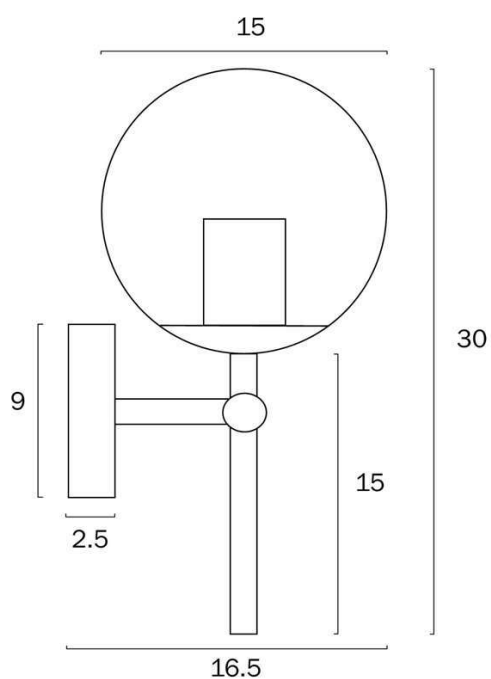

Dimmable	Globe Dependant
Electrical Protection	CLASS I - HIGH VOLTAGE, EARTH REQUIRED
IP rating	IP44
Approvals	RCM
Box Contents	Basic mounting screws,Instruction
Installation Required	Yes (by Licensed Electrician only)
Care Instructions	Do not use strong liquid cleaners,Wipe clean with a dry cloth
Replacement Warranty	*3 Years

Barcode

GTIN 9329501062043

Image -dimensions

Note: Dimensions are only a guide and may vary due to manufacturing variations.