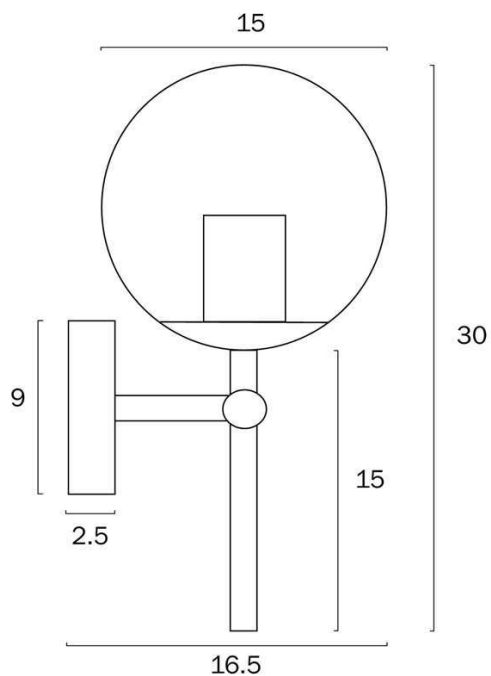

Globe / Light Source included	No
Dimmable	Globe Dependant
Electrical Protection	CLASS I - HIGH VOLTAGE, EARTH REQUIRED
IP rating	IP44
Approvals	RCM
Box Contents	Basic mounting screws,Instruction
Installation Required	Yes (by Licensed Electrician only)
Care Instructions	Do not use strong liquid cleaners,Wipe clean with a dry cloth
Replacement Warranty	*3 Years

Barcode

GTIN 9329501062029

Image -dimensions

Note: Dimensions are only a guide and may vary due to manufacturing variations.