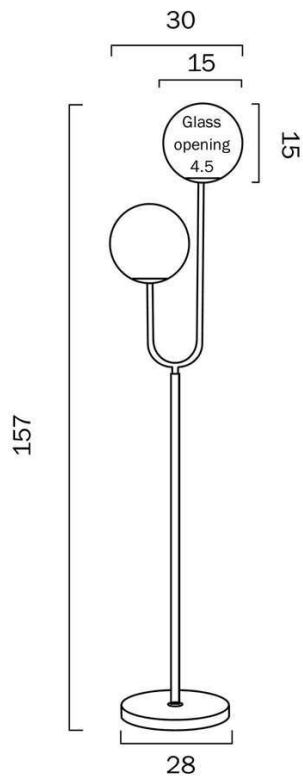

### Size

<b>Fixture Height (cm)</b>	157.0
<b>Base Diameter (cm)</b>	30.0
<b>Glass Opening (cm)</b>	4.5
<b>Shade Diameter (cm)</b>	20.0
<b>Cable Length (cm)</b>	200 (50+Foot Switch+150)

## Image -dimensions

Last modification 2022-11-25

## Image -dimensions