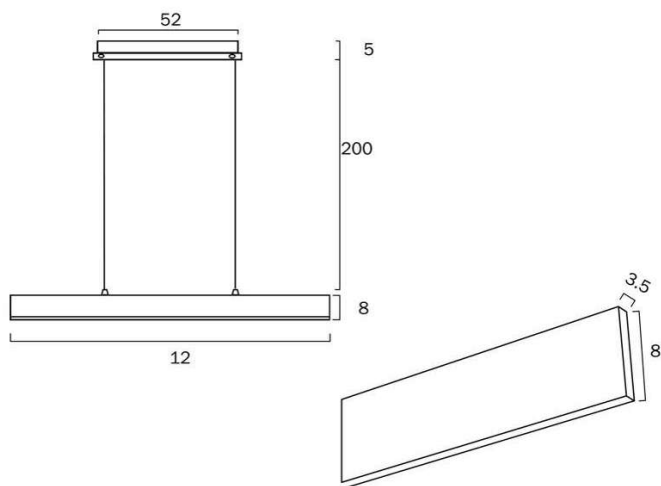

Globe Type	LED integrated SMD
Globe / Light Source qty	2
Globe / Light Source included	Yes
Lumens	3200
Color Temperature	Natural White
Color Kelvin	4000k
Color Rendering	>82
Dimmable	Yes
Power Factor	>0.90
Current Output	120
Electrical Protection	CLASS I - HIGH VOLTAGE, EARTH REQUIRED
IP rating	IP20
Lead and Plug	No
Approvals	RCM
Assembly Required	Yes
Box Contents	Basic mounting screws,Instruction
Installation Required	Yes (by Licensed Electrician only)
Care Instructions	Do not use strong liquid cleaners,Wipe clean with a dry cloth
Replacement Warranty	*3 Years

Barcode

GTIN 9329501049303

Image -dimensions