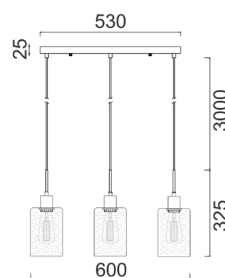

ESPEJO

Interior Iron & Chrome Glass with Dotted Effect Oblong Pendant Lights

- Input voltage: 220-240V
- Material: iron & glass
- Lamp holder: E27 (Max.72W)
- Globe not included
- Shade interior colour: silver
- For indoor use only
- 1 year replacement warranty

*Product image shown above has a light source 'on'

Part No.	ESPEJO3
Description	PENDANT ES 72W Chrome Glass with Dotted Effect Oblong
Material	Iron & glass
Lamp holder	1xE27 (Max.72W HAL)
Dimensions	Ø120 x H325mm
Suspension	3000mm PVC cable
Canopy size	Ø100 x 25mm
Box Weight	0.9kg
Box Dimensions	18x18x30cm
Carton QTY	1/1

Part No.	ESPEJO3X3R
Description	PENDANT ES x 3 72W Chrome Glass with Dotted Effect Oblong
Material	Iron & glass
Lamp holder	3xE27 (Max.72W HAL)
Dimensions	Ø330mm
Suspension	3000mm PVC cable
Canopy size	Ø250 x 25mm
Box Weight	2.6kg
Box Dimensions	31x31x28cm
Carton QTY	1/1

Part No.	ESPEJO3X3S
Description	PENDANT ES x 3 72W Chrome Glass with Dotted Effect Oblong
Material	Iron & glass
Lamp holder	3xE27 (Max.72W HAL)
Dimensions	W600 x H325mm
Suspension	3000mm PVC cable
Canopy size	L530 x 25mm
Box Weight	2.7kg
Box Dimensions	55x17x28cm
Carton QTY	1/1

*Must be installed by a licenced electrician (Installation instructions sheet provided in each product box)