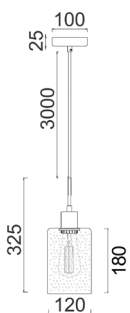

ESPEJO

Interior Iron & Chrome Glass with Dotted Effect Oblong Pendant Lights

- Input voltage: 220-240V
- Material: iron & glass
- Lamp holder: E27 (Max.72W)
- Globe not included
- Shade interior colour: silver
- For indoor use only
- 1 year replacement warranty

*Product image shown above has a light source 'on'

Part No.	ESPEJO3
Description	PENDANT ES 72W Chrome Glass with Dotted Effect Oblong
Material	Iron & glass
Lamp holder	1xE27 (Max.72W HAL)
Dimensions	Ø120 x H325mm
Suspension	3000mm PVC cable
Canopy size	Ø100 x 25mm
Box Weight	0.9kg
Box Dimensions	18x18x30cm
Carton QTY	1/1

Part No.	ESPEJO3X3R
Description	PENDANT ES x 3 72W Chrome Glass with Dotted Effect Oblong
Material	Iron & glass
Lamp holder	3xE27 (Max.72W HAL)
Dimensions	Ø330mm
Suspension	3000mm PVC cable
Canopy size	Ø250 x 25mm
Box Weight	2.6kg
Box Dimensions	31x31x28cm
Carton QTY	1/1

Part No.	ESPEJO3X3S
Description	PENDANT ES x 3 72W Chrome Glass with Dotted Effect Oblong
Material	Iron & glass
Lamp holder	3xE27 (Max.72W HAL)
Dimensions	W600 x H325mm
Suspension	3000mm PVC cable
Canopy size	L530 x 25mm
Box Weight	2.7kg
Box Dimensions	55x17x28cm
Carton QTY	1/1

*Must be installed by a licenced electrician (Installation instructions sheet provided in each product box)