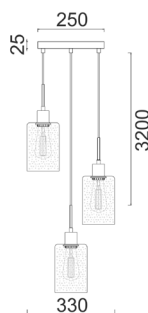

ESPEJO

Interior Iron & Chrome Glass with Dotted Effect Oblong Pendant Lights

- Input voltage: 220-240V
- Material: iron & glass
- Lamp holder: E27 (Max.72W)
- Globe not included
- Shade interior colour: silver
- For indoor use only
- 1 year replacement warranty

*Product image shown above has a light source 'on'

Part No.	ESPEJO3
Description	PENDANT ES 72W Chrome Glass with Dotted Effect Oblong
Material	Iron & glass
Lamp holder	1xE27 (Max.72W HAL)
Dimensions	Ø120 x H325mm
Suspension	3000mm PVC cable
Canopy size	Ø100 x 25mm
Box Weight	0.9kg
Box Dimensions	18x18x30cm
Carton QTY	1/1

Part No.	ESPEJO3X3R
Description	PENDANT ES x 3 72W Chrome Glass with Dotted Effect Oblong
Material	Iron & glass
Lamp holder	3xE27 (Max.72W HAL)
Dimensions	Ø330mm
Suspension	3000mm PVC cable
Canopy size	Ø250 x 25mm
Box Weight	2.6kg
Box Dimensions	31x31x28cm
Carton QTY	1/1

Part No.	ESPEJO3X3S
Description	PENDANT ES x 3 72W Chrome Glass with Dotted Effect Oblong
Material	Iron & glass
Lamp holder	3xE27 (Max.72W HAL)
Dimensions	W600 x H325mm
Suspension	3000mm PVC cable
Canopy size	L530 x 25mm
Box Weight	2.7kg
Box Dimensions	55x17x28cm
Carton QTY	1/1

*Must be installed by a licenced electrician (Installation instructions sheet provided in each product box)