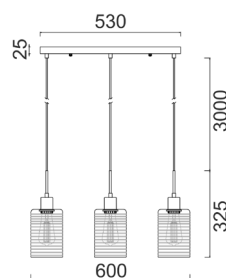

ESPEJO

Interior Iron & Chrome Glass with Line Effect Oblong Pendant Lights

- Input voltage: 220-240V
- Material: iron & glass
- Lamp holder: E27 (Max.72W)
- Globe not included
- Shade interior colour: silver
- For indoor use only
- 1 year replacement warranty

Part No.	ESPEJO1
Description	PENDANT ES 72W Chrome Glass With Line Effect Oblong
Material	Iron & glass
Lamp holder	1xE27 (Max.72W)
Dimensions	Ø120 x H325mm
Suspension	3000mm PVC cable
Canopy size	Ø100 x 25mm
Box Weight	0.9kg
Box Dimensions	18x18x30cm
Carton QTY	1/1

Part No.	ESPEJO1X3R
Description	PENDANT ES x 3 72W Chrome Glass With Line Effect Oblong
Material	Iron & glass
Lamp holder	3xE27 (Max.72W)
Dimensions	Ø330mm
Suspension	3000mm PVC cable
Canopy size	Ø250 x 25mm
Box Weight	2.6kg
Box Dimensions	31x31x28cm
Carton QTY	1/1

Part No.	ESPEJO1X3S
Description	PENDANT ES x 3 72W Chrome Glass With Line Effect Oblong
Material	Iron & glass
Lamp holder	3xE27 (Max.72W)
Dimensions	W600 x H325mm
Suspension	3000mm PVC cable
Canopy size	L530 x 25mm
Box Weight	2.7kg
Box Dimensions	18x18x30cm
Carton QTY	1/1

*Must be installed by a licenced electrician (Installation instructions sheet provided in each product box)