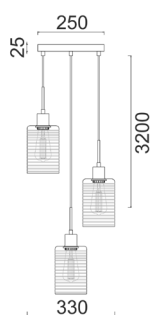

ESPEJO

Interior Iron & Chrome Glass with Line Effect Oblong Pendant Lights

- Input voltage: 220-240V
- Material: iron & glass
- Lamp holder: E27 (Max.72W)
- Globe not included
- Shade interior colour: silver
- For indoor use only
- 1 year replacement warranty

Part No.	ESPEJO1
Description	PENDANT ES 72W Chrome Glass With Line Effect Oblong
Material	Iron & glass
Lamp holder	1xE27 (Max.72W)
Dimensions	Ø120 x H325mm
Suspension	3000mm PVC cable
Canopy size	Ø100 x 25mm
Box Weight	0.9kg
Box Dimensions	18x18x30cm
Carton QTY	1/1

Part No.	ESPEJO1X3R
Description	PENDANT ES x 3 72W Chrome Glass With Line Effect Oblong
Material	Iron & glass
Lamp holder	3xE27 (Max.72W)
Dimensions	Ø330mm
Suspension	3000mm PVC cable
Canopy size	Ø250 x 25mm
Box Weight	2.6kg
Box Dimensions	31x31x28cm
Carton QTY	1/1

Part No.	ESPEJO1X3S
Description	PENDANT ES x 3 72W Chrome Glass With Line Effect Oblong
Material	Iron & glass
Lamp holder	3xE27 (Max.72W)
Dimensions	W600 x H325mm
Suspension	3000mm PVC cable
Canopy size	L530 x 25mm
Box Weight	2.7kg
Box Dimensions	18x18x30cm
Carton QTY	1/1

*Must be installed by a licenced electrician (Installation instructions sheet provided in each product box)