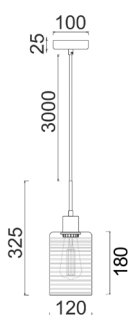

ESPEJO

Interior Iron & Chrome Glass with Line Effect Oblong Pendant Lights

- Input voltage: 220-240V
- Material: iron & glass
- Lamp holder: E27 (Max.72W)
- Globe not included
- Shade interior colour: silver
- For indoor use only
- 1 year replacement warranty

Part No.	ESPEJO1
Description	PENDANT ES 72W Chrome Glass With Line Effect Oblong
Material	Iron & glass
Lamp holder	1xE27 (Max.72W)
Dimensions	Ø120 x H325mm
Suspension	3000mm PVC cable
Canopy size	Ø100 x 25mm
Box Weight	0.9kg
Box Dimensions	18x18x30cm
Carton QTY	1/1

Part No.	ESPEJO1X3R
Description	PENDANT ES x 3 72W Chrome Glass With Line Effect Oblong
Material	Iron & glass
Lamp holder	3xE27 (Max.72W)
Dimensions	Ø330mm
Suspension	3000mm PVC cable
Canopy size	Ø250 x 25mm
Box Weight	2.6kg
Box Dimensions	31x31x28cm
Carton QTY	1/1

Part No.	ESPEJO1X3S
Description	PENDANT ES x 3 72W Chrome Glass With Line Effect Oblong
Material	Iron & glass
Lamp holder	3xE27 (Max.72W)
Dimensions	W600 x H325mm
Suspension	3000mm PVC cable
Canopy size	L530 x 25mm
Box Weight	2.7kg
Box Dimensions	18x18x30cm
Carton QTY	1/1

*Must be installed by a licenced electrician (Installation instructions sheet provided in each product box)