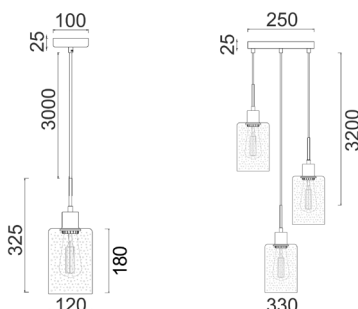

ESPEJO4X3S

*Must be installed by a licenced electrician (Installation instructions sheet provided in each product box)