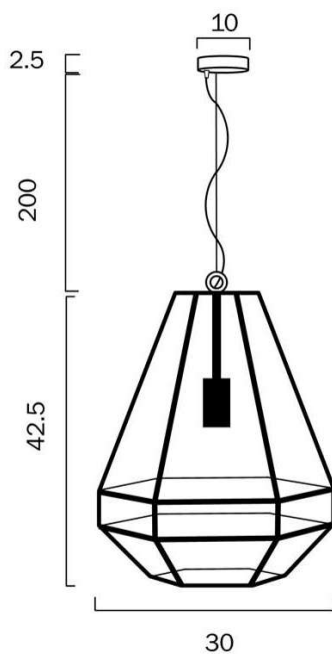

Lead and Plug	No
Approvals	RCM
Assembly Required	Yes
Box Contents	Basic mounting screws,Instruction
Installation Required	Yes (by Licensed Electrician only)
Care Instructions	Do not use strong liquid cleaners,Wipe clean with a dry cloth
Replacement Warranty	*3 Years

Barcode

GTIN 9329501052723

Image -dimensions