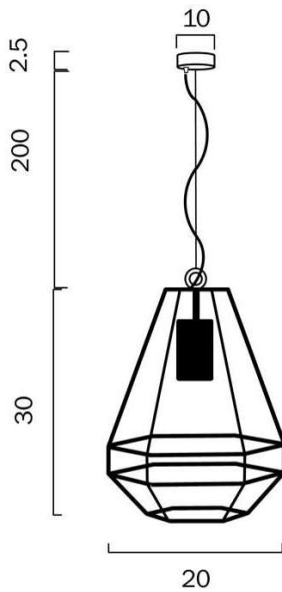

Electrical Protection	CLASS I - HIGH VOLTAGE, EARTH REQUIRED
IP rating	IP20
Lead and Plug	No
Approvals	RCM
Box Contents	Basic mounting screws,Instruction
Installation Required	Yes (by Licensed Electrician only)
Care Instructions	Do not use strong liquid cleaners,Wipe clean with a dry cloth
Replacement Warranty	*3 Years

Barcode

GTIN 9329501052716

Image -dimensions