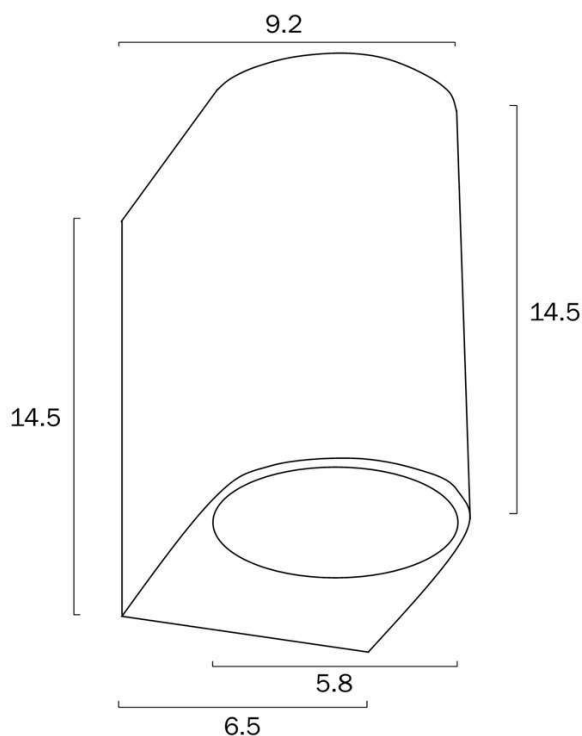

## Size

<b>Fixture Diameter (cm)</b>	6.8
<b>Fixture Height (cm)</b>	15.0

### Size

<b>Fixture Diameter (cm)</b>	6.8
<b>Fixture Height (cm)</b>	15.0

## Image -dimensions

Note: Dimensions are only a guide and may vary due to manufacturing variations.