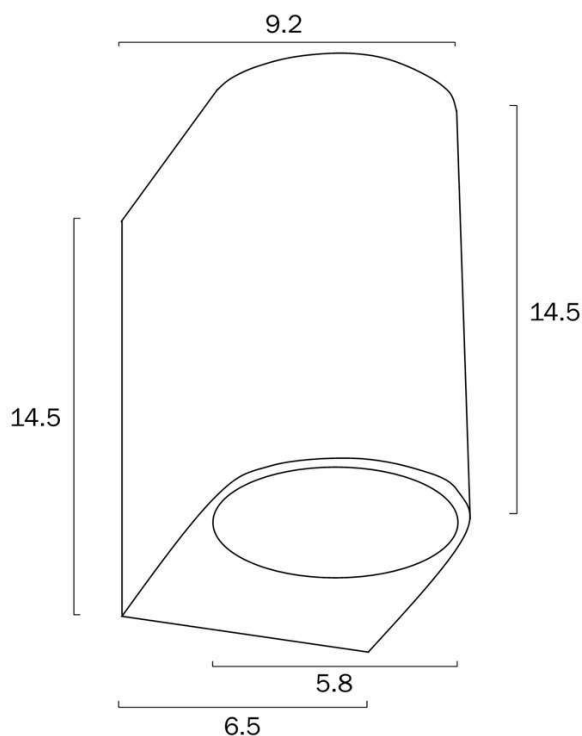

Approvals	RCM
Box Contents	Basic mounting screws,Instruction
Installation Required	Yes (by Licensed Electrician only)
Care Instructions	Do not use strong liquid cleaners,Wipe clean with a dry cloth
Replacement Warranty	*3 Years

Barcode

GTIN 9329501037416

Image -dimensions

Note: Dimensions are only a guide and may vary due to manufacturing variations.

Globe Type Recommended

Label	Color Temperature	Thumbnail	GTIN
GL GU10LED5LD			
GL GU10LED6W6