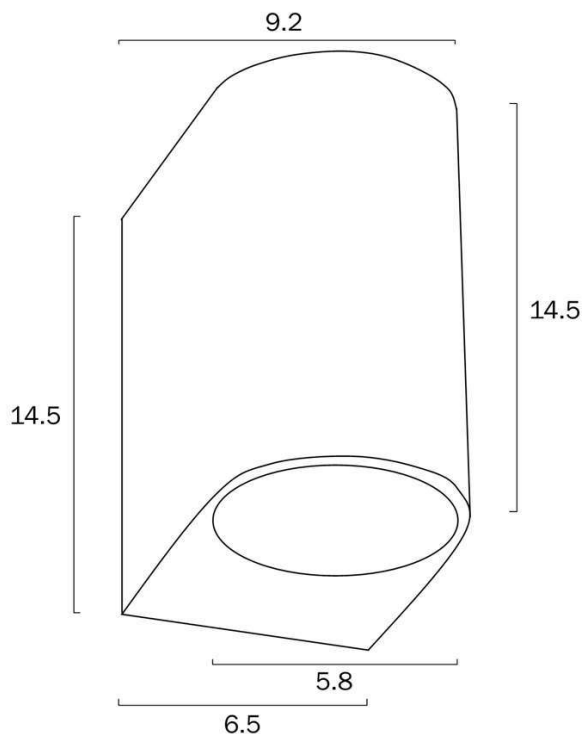

Installation Required	Yes (by Licensed Electrician only)
Care Instructions	Do not use strong liquid cleaners,Wipe clean with a dry cloth
Replacement Warranty	*3 Years

Barcode

GTIN 9329501056363

Image -dimensions

Note: Dimensions are only a guide and may vary due to manufacturing variations.

Globe Type Recommended

Label	Color Temperature	Thumbnail	GTIN
GL GU10LED5LD			
GL GU10LED6W6