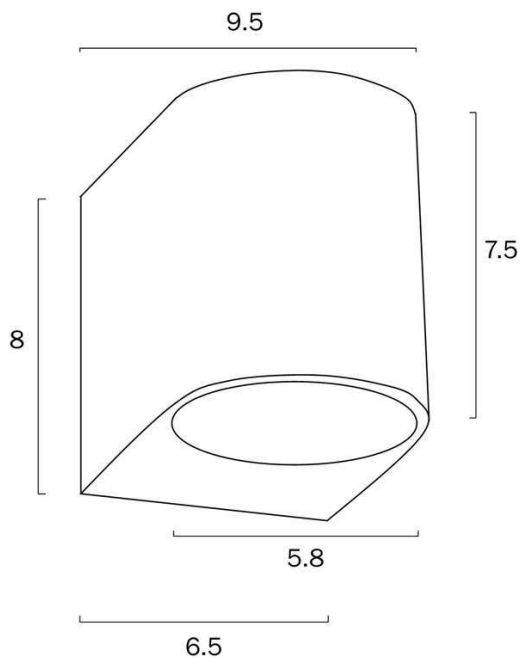

Box Contents	Basic mounting screws,Instruction
Installation Required	Yes (by Licensed Electrician only)
Care Instructions	Do not use strong liquid cleaners,Wipe clean with a dry cloth
Replacement Warranty	*3 Years

Barcode

GTIN 9329501037393

Image -dimensions

Note: Dimensions are only a guide and may vary due to manufacturing variations.

Globe Type Recommended

Label	Color Temperature	Thumbnail	GTIN
GL GU10LED5LD			
GL GU10LED6W6