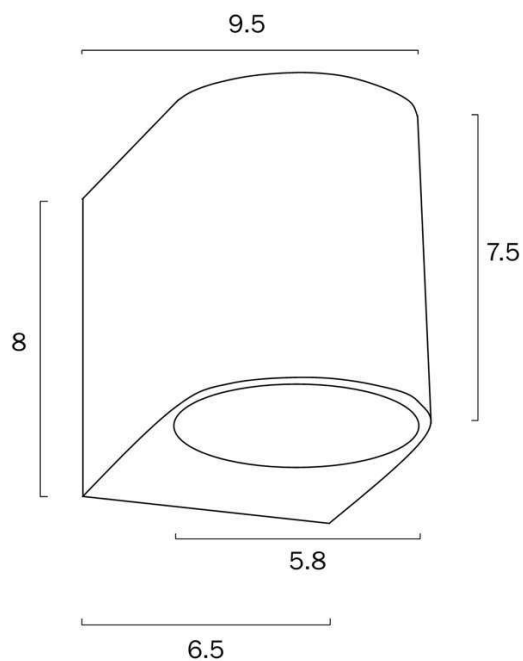

Installation Required	Yes (by Licensed Electrician only)
Care Instructions	Do not use strong liquid cleaners,Wipe clean with a dry cloth
Replacement Warranty	*3 Years

Barcode

GTIN 9329501056356

Image -dimensions

Note: Dimensions are only a guide and may vary due to manufacturing variations.

Globe Type Recommended

Label	Color Temperature	Thumbnail	GTIN
GL GU10LED5LD			
GL GU10LED6W6