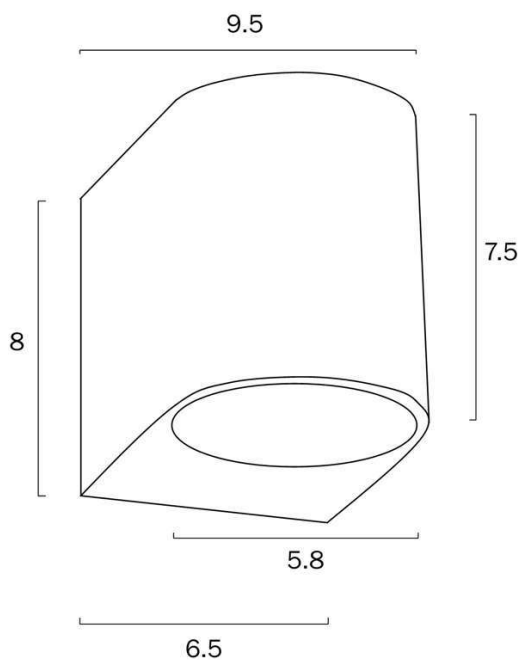

Box Contents	Basic mounting screws,Instruction
Installation Required	Yes (by Licensed Electrician only)
Care Instructions	Do not use strong liquid cleaners,Wipe clean with a dry cloth
Replacement Warranty	*3 Years

Barcode

GTIN 9329501037409

Image -dimensions

Note: Dimensions are only a guide and may vary due to manufacturing variations.

Globe Type Recommended

Label	Color Temperature	Thumbnail	GTIN
GL GU10LED5LD			
GL GU10LED6W6