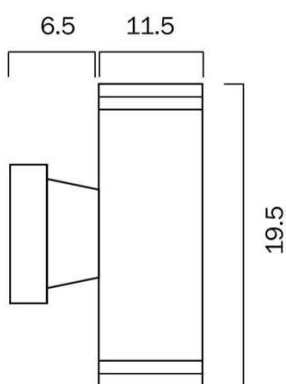

Box Contents	Basic mounting screws, Instruction
Installation Required	Yes (by Licensed Electrician only)
Care Instructions	Do not use strong liquid cleaners, Wipe clean with a dry cloth
Replacement Warranty	*Clearance item 1 year warranty

Barcode

GTIN 9329501044407

Image -dimensions

Globe Type Recommended

Label	Color Temperature	Thumbnail	GTIN
GL GU10LED5LD			
GL GU10LED6W6