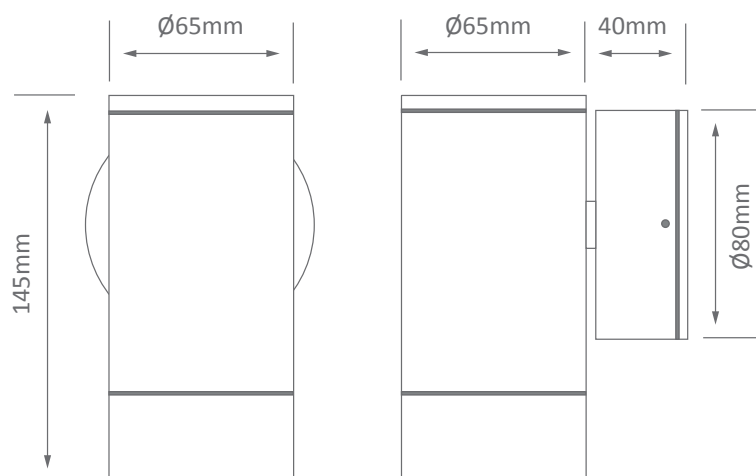

Diagrams / Additional

Item No.	Variant	Colour
ELITE-1-WB-ALU	19404	Warm White
	19405	White
ELITE-1-WB-ALU	19398	Body only