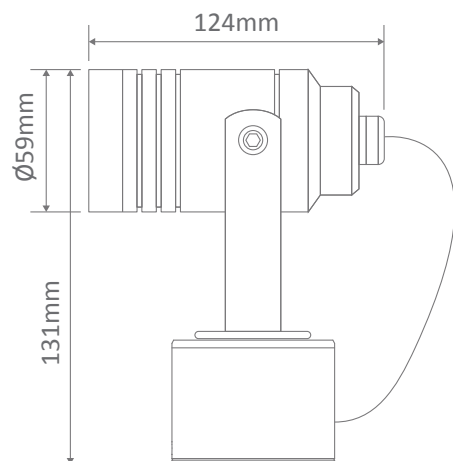

Diagrams / Additional

Item No.	Variant	Colour
ELITE-1-ADJ-ALU	19408	Warm White
	19409	White
ELITE-1-ADJ-ALU	19416	Body only