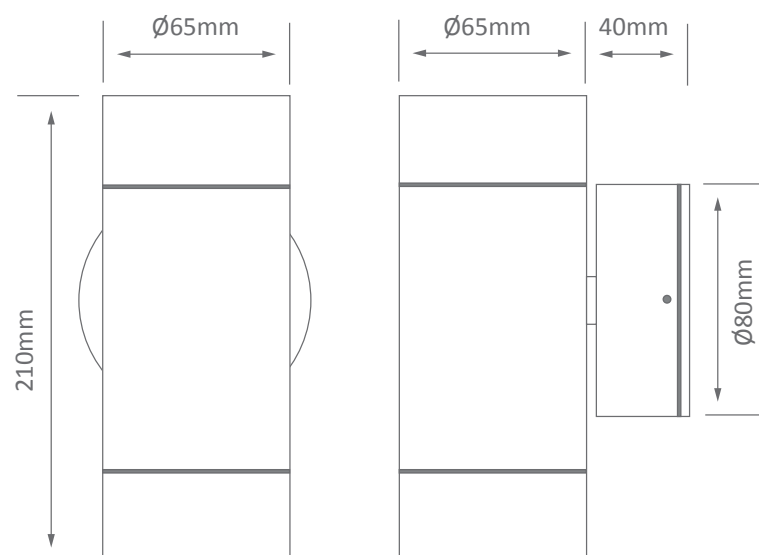

Diagrams / Additional

Item No.	Variant	Colour
ELITE-2-WB-ALU	19406	Warm White
ELITE-2-WB-ALU	19407	White
ELITE-2-WB-ALU	19399	Body only