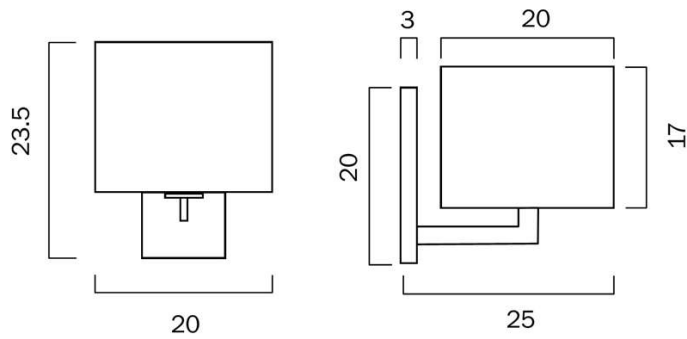

Installation Required	Yes (by Licensed Electrician only)
Care Instructions	Do not use strong liquid cleaners,Wipe clean with a dry cloth
Replacement Warranty	*3 Years

Barcode

GTIN 9329501048078

Image -dimensions