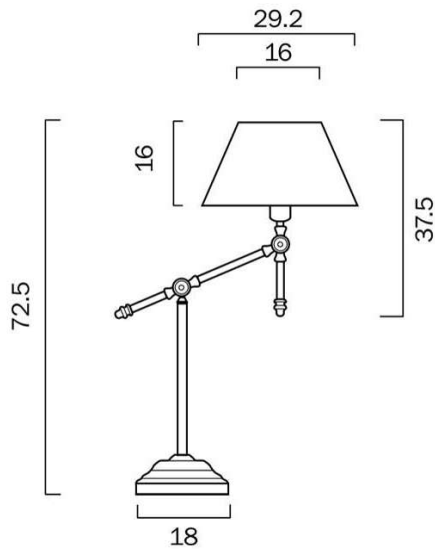

Specification

Voltage Input	240V
Wattage (max)	25
Globe Type	E27
Globe / Light Source qty	1
Globe / Light Source included	No
Dimmable	No
Electrical Protection	CLASS II - DOUBLE INSULATED, EARTH NOT REQUIRED
IP rating	IP20
Lead and Plug	Yes
Approvals	RCM
Assembly Required	Yes
Box Contents	Instruction
Care Instructions	Do not use strong liquid cleaners,Wipe clean with a dry cloth
Replacement Warranty	*3 Years

Barcode

GTIN 9329501055373

Image -dimensions