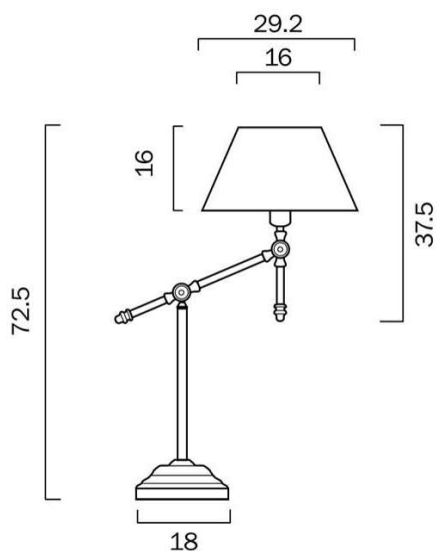

Specification

Voltage Input	240V
Wattage (max)	25
Globe Type	E27
Globe / Light Source qty	1
Globe / Light Source included	No
Dimmable	No
Electrical Protection	CLASS II - DOUBLE INSULATED, EARTH NOT REQUIRED
IP rating	IP20
Lead and Plug	Yes
Approvals	RCM
Assembly Required	Yes
Box Contents	Instruction
Care Instructions	Do not use strong liquid cleaners,Wipe clean with a dry cloth
Replacement Warranty	*3 Years

Barcode

GTIN 9329501055380

Image -dimensions