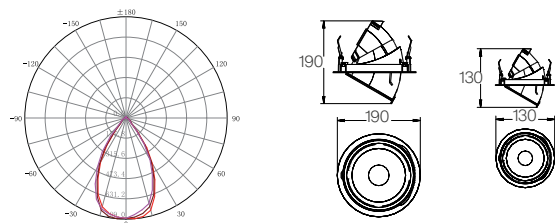

Features

- Tri-Colour
- Die-cast aluminium heat sink
- 60° gimbal angle
- Cutout 120mm/175mm
- Constant current driver
- 5 year warranty

Applications

Residential, Hotels,
Shops

Warranty

5 years

Product Data

Order Code	Wattage*	CCT	Lumen Output	Beam Angle	Cutout Size	Fitting Colour
171018	28 / 32 / 36 / 40	3K / 4K / 5.7K	2800 / 3200 / 3600 / 4000Lm	60°	Ø175mm	White
171018BK	28 / 32 / 36 / 40	3K / 4K / 5.7K	2800 / 3200 / 3600 / 4000Lm	60°	Ø175mm	Black
171017	8 / 10 / 12 / 14	3K / 4K / 5.7K	800 / 1000 / 1200 / 1400Lm	60°	Ø120mm	White
171017BK	8 / 10 / 12 / 14	3K / 4K / 5.7K	800 / 1000 / 1200 / 1400Lm	60°	Ø120mm	Black