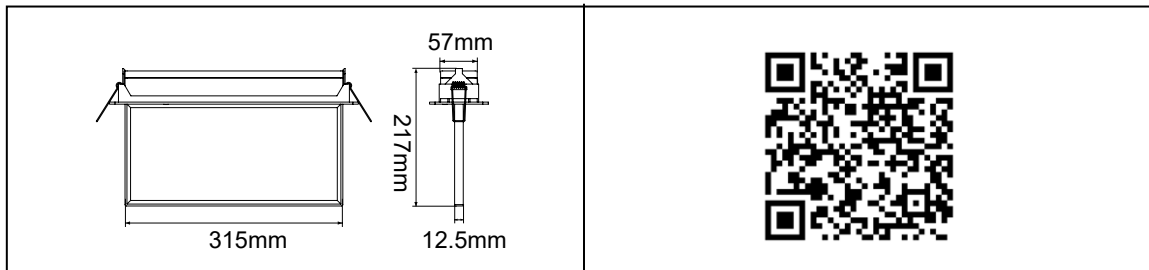

SUMMARY

The Edgeway is an all-in-one single or double sided, recessed or surface mounted exit solution for industrial, commercial and highrise residential applications. This maintained emergency fitting is fully compliant to AS/NZS 2293 and is supplied with a reliable LiFePO4 battery. The Edgeway complies with the 24 metre viewing distance.

PRODUCT DATA

Order Code	393046
Voltage	220-240V
Wattage	3W
IP Rating	IP20
Dimmable	No
Fitting Colour	White
Net Weight (kg)	1.00
Warranty	3 years