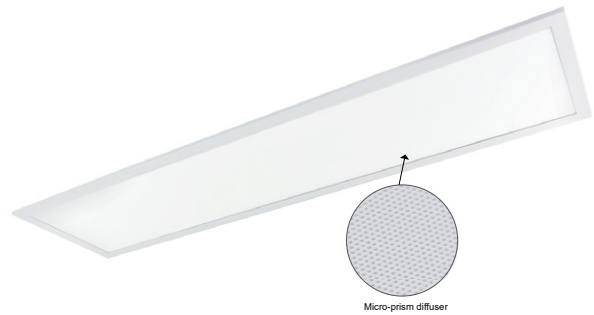

SUMMARY

The Destiny Pro is a highly efficient edge-lit panel. Engineered using a PMMA light guide to deliver a lighter, brighter and stronger result. It's also incredibly slim at only 9mm thin. It features a remote Flicker-Free driver for ocular health and cognitive wellbeing and a pre-wired flex and plug for quick and easy installation. It has a low glare rating of UGR<19 and a MacAdams rating of SDCM<3. Built to last, it has an aluminium frame that is finished in smooth powder-coating for durability and a micro-prism diffuser.

			<ul style="list-style-type: none"> ✓ VEET Approved ✓ IPART Approved
--	--	--	---

PRODUCT DATA

Order Code	223694
Voltage	220-240V
Wattage	25W
Lumen Output	3400Lm
CCT	4000K
IP Rating	IP40
UGR Rating	UGR<19
MacAdams Rating	SDCM≤3
CRI Rating	Ra≥80
Beam Angle	90°
Light Source	SMD Chips
Driver	Remote Flicker-Free
Dimmable	No
Connection	1.2 flex and plug
Construction	Extruded aluminium frame / Micro-prism diffuser
Finish	Powder coated
Fitting Colour	White
PF	0.9
Net Weight (kg)	2.18
Lifetime L70B50	50,000 hours
Warranty	5 years