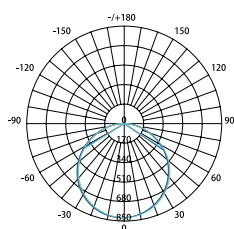

Features

- Tri-Colour
- Low profile
- Edge-lit
- Opal diffuser

Applications

Residential, Hallways, Stairwells,
Porches, Wall & Ceilings, Bathrooms

Warranty

5 years

Product Data

Order Code	Part No.	Wattage	CCT	Lumen Output	IP Rating	Size (ØxH)mm	Weight (kg)
181005BK	181005ABK	17W	3K / 4K / 5K	1550 / 1700 / 1700Lm	IP54	Ø294x23	0.71
181006BK	181006ABK	24W	3K / 4K / 5K	2150 / 2400 / 2400Lm	IP54	Ø424x23	1.30
181007BK	181007BK	13W	3K / 4K / 5K	1250 / 1300 / 1300Lm	IP40	Ø244x23	0.42