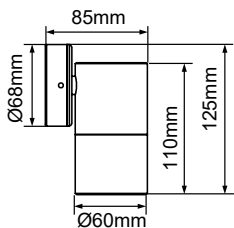

Features

- Machined 316 stainless steel or die-cast aluminium
- Clear tempered glass cover
- GU10 base (lamp not included)

Applications

Residential, Hallways, Retail,
Walls

Warranty

5 years

DECORATIVE

Product Data

Order Code	Part No.	Fitting Colour	Finish	Weight (kg)
193169WH	193169WH	White	Powder-Coated	0.32
193169	193169	Black	Powder-Coated	0.32
193139	193139	Stainless Steel 316	Machined	0.65

[1] Operating temperature: -20°C~+40°C

Specifications are for reference only and may be changed without prior notice.

Features

- Machined 316 stainless steel or die-cast aluminium
- Clear tempered glass cover
- GU10 base (lamp not included)

Applications

Residential, Hallways, Retail,
Walls

Warranty

5 years

DECORATIVE

Product Data

Order Code	Part No.	Fitting Colour	Finish	Weight (kg)
193189WH	193189WH	White	Powder-Coated	0.36
193189	193189	Black	Powder-Coated	0.36
193149	193149	Stainless Steel 316	Machined	0.68