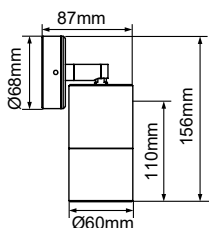

Order Code	Part No.	Fitting Colour	Finish	Weight (kg)
193169WH	193169WH	White	Powder-Coated	0.32
193169	193169	Black	Powder-Coated	0.32
193139	193139	Stainless Steel 316	Machined	0.65

[1] Operating temperature: -20°C~+40°C

Residential, Hallways, Retail,
Walls

Warranty

5 years

DECORATIVE

Product Data

Order Code	Part No.	Fitting Colour	Finish	Weight (kg)
193189WH	193189WH	White	Powder-Coated	0.36
193189	193189	Black	Powder-Coated	0.36
193149	193149	Stainless Steel 316	Machined	0.68