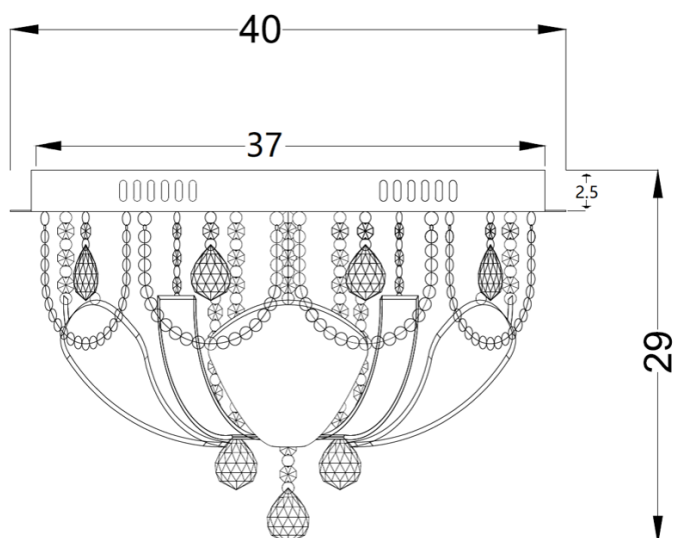

Globe / Light Source included	No
Electrical Protection	CLASS I - HIGH VOLTAGE, EARTH REQUIRED
IP rating	IP20
Approvals	RCM
Assembly Required	Yes
Box Contents	Basic mounting screws,Instruction
Installation Required	Yes (by Licensed Electrician only)
Care Instructions	Do not use strong liquid cleaners,Wipe clean with a dry cloth
Replacement Warranty	*3 Years

Barcode

GTIN 9329501060230

Image -dimensions