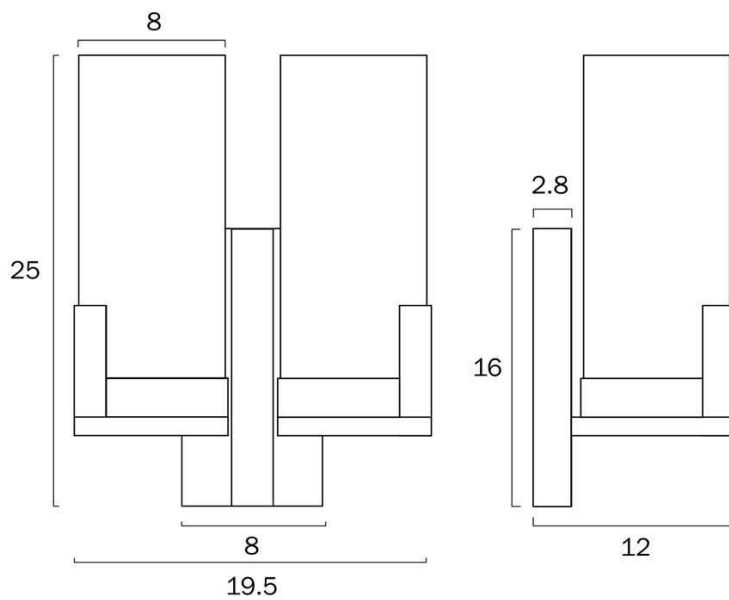

IP rating	IP20
Approvals	RCM
Box Contents	Basic mounting screws, Instruction
Installation Required	Yes (by Licensed Electrician only)
Care Instructions	Do not use strong liquid cleaners, Wipe clean with a dry cloth
Replacement Warranty	*3 Years

Barcode

GTIN 9329501060537

Image -dimensions

Note: Dimensions are only a guide and may vary due to manufacturing variations.