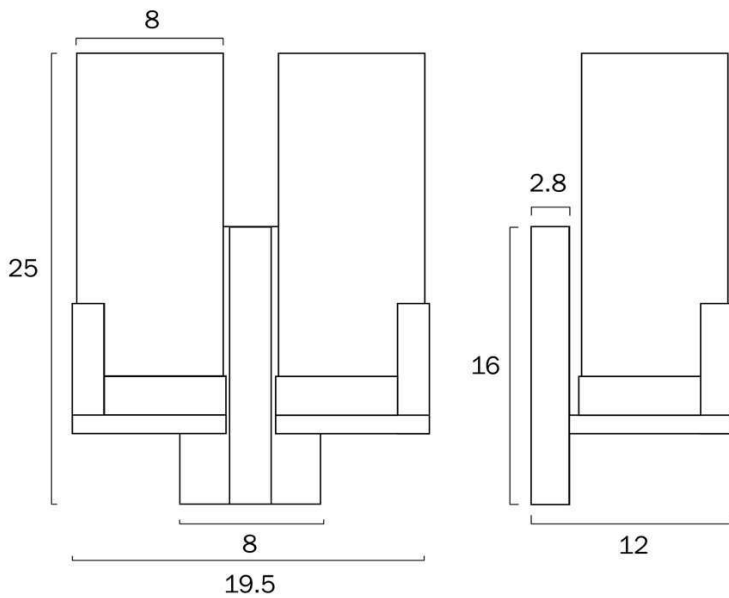

IP rating	IP20
Approvals	RCM
Box Contents	Basic mounting screws, Instruction
Installation Required	Yes (by Licensed Electrician only)
Care Instructions	Do not use strong liquid cleaners, Wipe clean with a dry cloth
Replacement Warranty	*3 Years

Barcode

GTIN 9329501060766

Image -dimensions

Note: Dimensions are only a guide and may vary due to manufacturing variations.