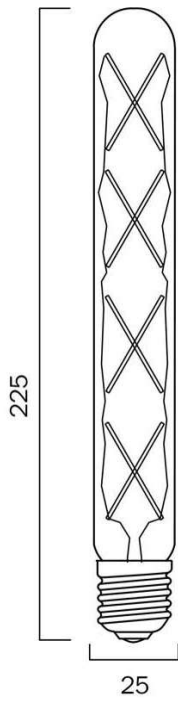

Replacement Warranty

*3 Years

Barcode

GTIN

9329501056813

Image -dimensions