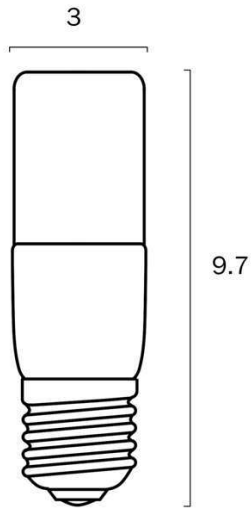

Image -dimensions