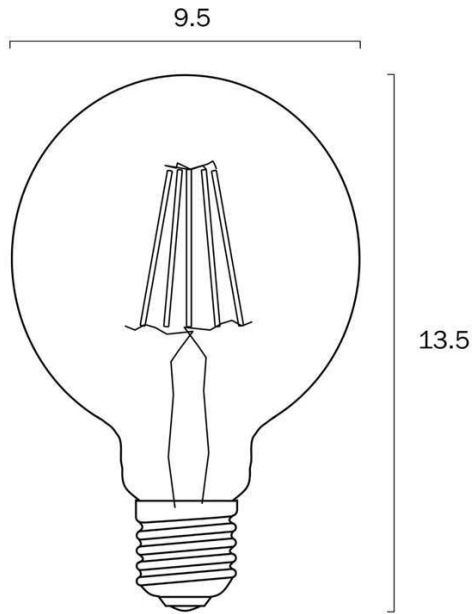

Image -dimensions