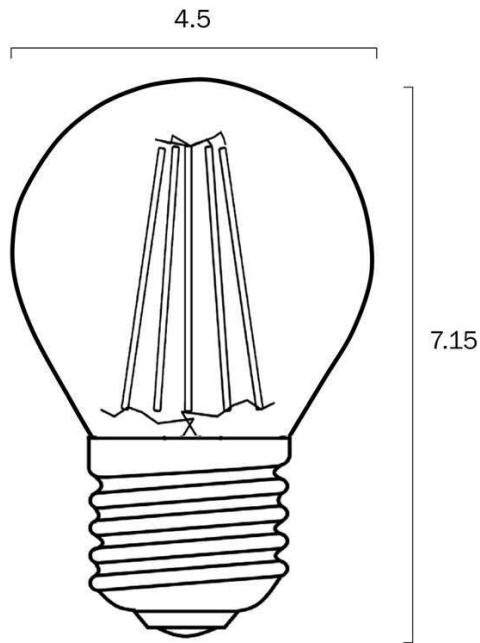

Image -dimensions

Note: Dimensions are only a guide and may vary due to manufacturing variations.